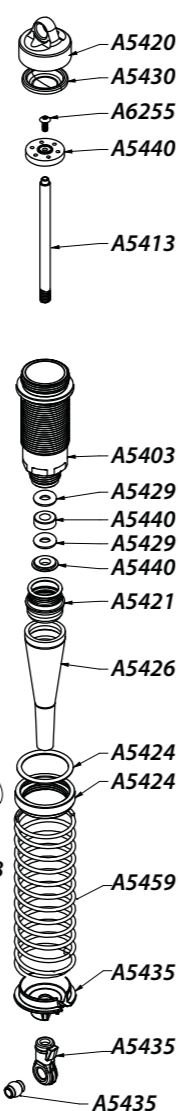

Front Shock