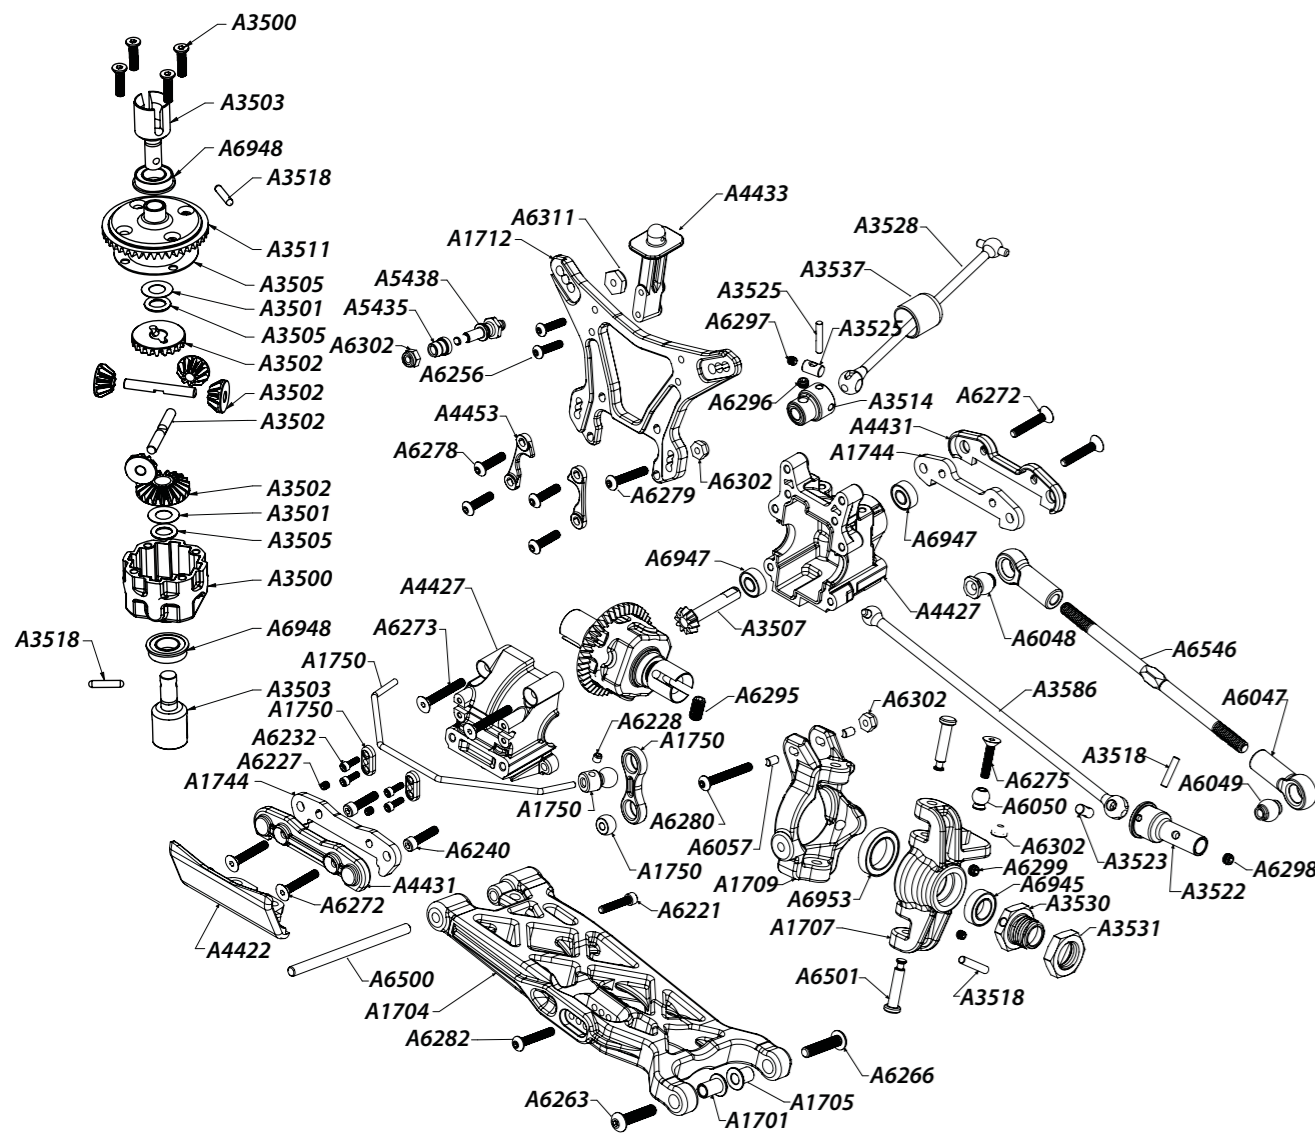

Front Differential