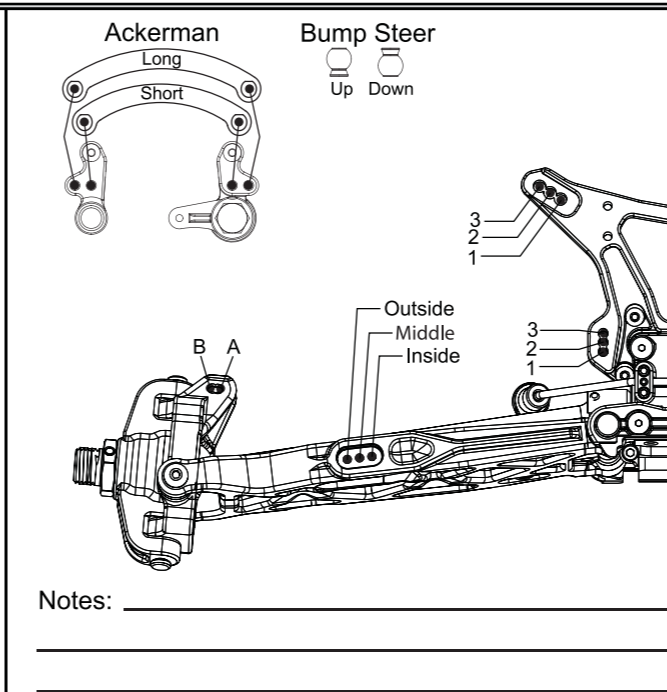

### Front Suspension

Toe: \_\_\_\_\_  
 Ride Height: \_\_\_\_\_  
 Camber: \_\_\_\_\_  
 Caster: \_\_\_\_\_  
 Sway Bar: \_\_\_\_\_  
 Piston/Oil: \_\_\_\_\_  
 Spring: \_\_\_\_\_  
 Limiter/Drop: \_\_\_\_\_  
 Overall Shock Length: \_\_\_\_\_  
 Steering Ackerman: \_\_\_\_\_  
 Bump Steer: \_\_\_\_\_  
 Camber Link: \_\_\_\_\_  
 Shock Location: \_\_\_\_\_  
 Receiver Battery Type: \_\_\_\_\_

### Differentials

Front:  Standard  Smart  
 Spring Wire Dia: \_\_\_\_\_  
 Qty of Springs: \_\_\_\_\_  
 Ramp Plate: \_\_\_\_\_  
 Grease: \_\_\_\_\_  
 Diff Fluid: \_\_\_\_\_  
 Center:  Standard  Smart  
 Spring Wire Dia: \_\_\_\_\_  
 Qty of Springs: \_\_\_\_\_  
 Ramp Plate: \_\_\_\_\_  
 Grease: \_\_\_\_\_  
 Diff Fluid: \_\_\_\_\_