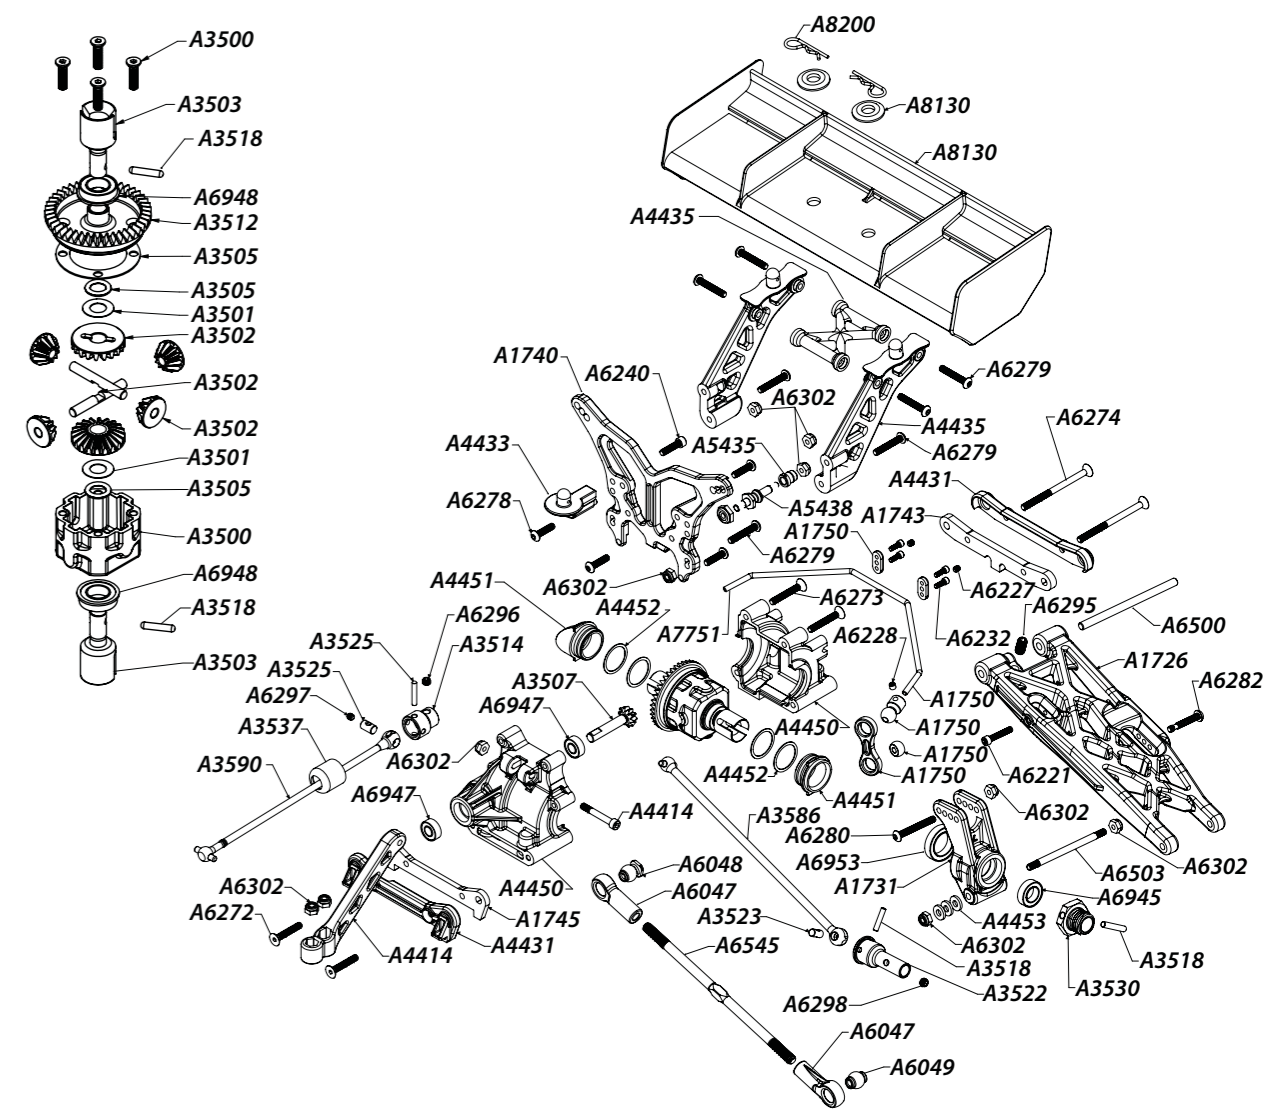

Rear Differential

LOSA4450	Rear Gearbox Set (2.0)
LOSA4451	Rear Gearbox Locking Inserts (2.0)
LOSA4452	Rear Gearbox Shims (2.0)
LOSA4453	Chassis Spacer/Cap Set (2.0)
LOSA5403	15mm Shock Body 50.5mm
LOSA5405	15mm Shock Body, 58.5mm
LOSA5413	15mm Shock Shaft 4x57mm
LOSA5415	15mm Shock Shaft, 4x67.15mm
LOSA5419	15mm Shock Tool Set
LOSA5420	15mm Shock Caps Top - (2)
LOSA5421	15mm Shock Caps Bottom - (2)
LOSA5424	15mm Shock Adjuster Nuts - (4)
LOSA5426	15mm Shock Boot Set - (4)
LOSA5427	15mm Shock Boot Set (8T 2.0 Rear Only)
LOSA5429	Shock O-ring Set
LOSA5430	15mm Shock Bladders - (4)
LOSA5435	15mm Shock Ends, Cups & Bushings(2)
LOSA5438	Shock Stand Offs
LOSA5440	15mm Shock Piston & Guide Set - (2)
LOSA5459	15mm Springs 3.1 x 3.4" Rate Black
LOSA5461	15mm Springs 3.1 x 4.0" Rate Gray
LOSA6044	HD Rod Ends & Balls
LOSA6046	4mm Rod End Set
LOSA6047	5mm Rod End Set
LOSA6048	Suspension Balls 8.8mm Flanged
LOSA6049	Suspension Balls 8.8mm
LOSA6050	Steering Ball Set 6.8mm
LOSA6057	Inserts, Camber Stand Offs (2.0)
LOSA6109	5mm E-Clips

LOSA6204	4-40 x 1/2" Caphead Screws (10)
LOSA6206	4-40 x 3/8" Caphead Screws (10)
LOSA6215	#4 Narrow Washers
LOSA6221	4-40 x 5/8" Caphead Screws (10)
LOSA6227	4-40 Hardened Setscrews
LOSA6228	5-40 Hardened Setscrews
LOSA6232	2-56 x 1/4" Caphead Screws (10)
LOSA6240	5-40 x 1/2" Caphead Screws (10)
LOSA6253	4-40 x 40mm Droop Screw (12)
LOSA6254	2-56 x 1/2" Caphead Screws (10)
LOSA6255	2-56 x 1/4" Button Head Screws (10)
LOSA6256	4-40 x 1/2" Button Head Screws (10)
LOSA6262	8-32 x 1/2" Flat Head Screws (10)
LOSA6263	8-32 x 3/4" Button Head Screws (10)
LOSA6264	8-32 x 3/8" Flat Head Screws (10)
LOSA6266	8-32 x 5/8 Button Head Screws (10)
LOSA6270	5-40 x 3/8" Flat Head Screws (10)
LOSA6271	5-40 x 1/2" Flat Head Screws (10)
LOSA6272	5-40 x 3/4" Flat Head Screws (10)
LOSA6273	5-40 x 7/8" Flat Head Screws (4)
LOSA6274	5-40 x 1" Flat Head Screws (2)
LOSA6275	5-40 x 5/8" Flat Head Screws (10)
LOSA6277	5-40 x 3/8" Button Head Screws (8)
LOSA6278	5-40 x 1/2" Button Head Screws (8)
LOSA6279	5-40 x 3/4" Button Head Screws (8)
LOSA6280	5-40 x 1" Button Head Screws (4)
LOSA6282	5-40 x 7/8" Button Head Screws (8)
LOSA6295	10-32 x 3/8" Oval Point Setscrews (4)
LOSA6296	8-32 x 1/8" Flat Point Setscrews (8)