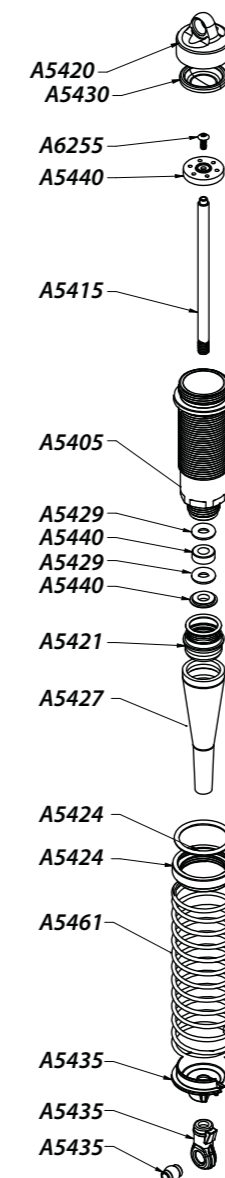

Front Differential

Front Shock

Center Differential

Rear Shock

Rear Differential

LOSA4450	Rear Gearbox Set (2.0)
LOSA4451	Rear Gearbox Locking Inserts (2.0)
LOSA4452	Rear Gearbox Shims (2.0)
LOSA4453	Chassis Spacer/Cap Set (2.0)
LOSA5403	15mm Shock Body 50.5mm
LOSA5405	15mm Shock Body, 58.5mm
LOSA5413	15mm Shock Shaft 4x57mm
LOSA5415	15mm Shock Shaft, 4x67.15mm
LOSA5419	15mm Shock Tool Set
LOSA5420	15mm Shock Caps Top - (2)
LOSA5421	15mm Shock Caps Bottom - (2)
LOSA5424	15mm Shock Adjuster Nuts - (4)
LOSA5426	15mm Shock Boot Set - (4)
LOSA5427	15mm Shock Boot Set (8T 2.0 Rear Only)
LOSA5429	Shock O-ring Set
LOSA5430	15mm Shock Bladders - (4)
LOSA5435	15mm Shock Ends, Cups & Bushings(2)
LOSA5438	Shock Stand Offs
LOSA5440	15mm Shock Piston & Guide Set - (2)
LOSA5459	15mm Springs 3.1 x 3.4" Rate Black
LOSA5461	15mm Springs 3.1 x 4.0" Rate Gray
LOSA6044	HD Rod Ends & Balls
LOSA6046	4mm Rod End Set
LOSA6047	5mm Rod End Set
LOSA6048	Suspension Balls 8.8mm Flanged
LOSA6049	Suspension Balls 8.8mm
LOSA6050	Steering Ball Set 6.8mm
LOSA6057	Inserts, Camber Stand Offs (2.0)
LOSA6109	5mm E-Clips