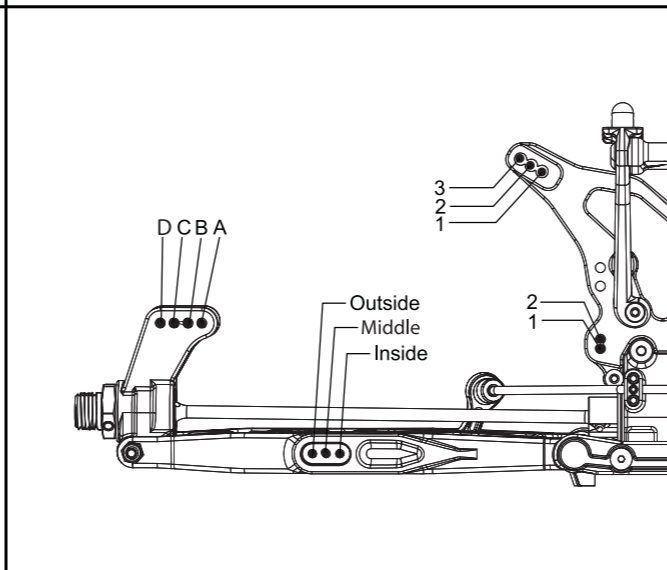

Engine

Engine: _____ Fuel: _____
Glow Plug: _____ Head Clearance: _____
Pipe/Header: _____ Gearing: _____

Notes: _____
_____
_____

Clutch

Clutch Shoes and Springs Info
_____
_____
_____

Tires

Type	Compound	Insert
Front: _____	_____	_____
Rear: _____	_____	_____
Notes: _____	_____	_____