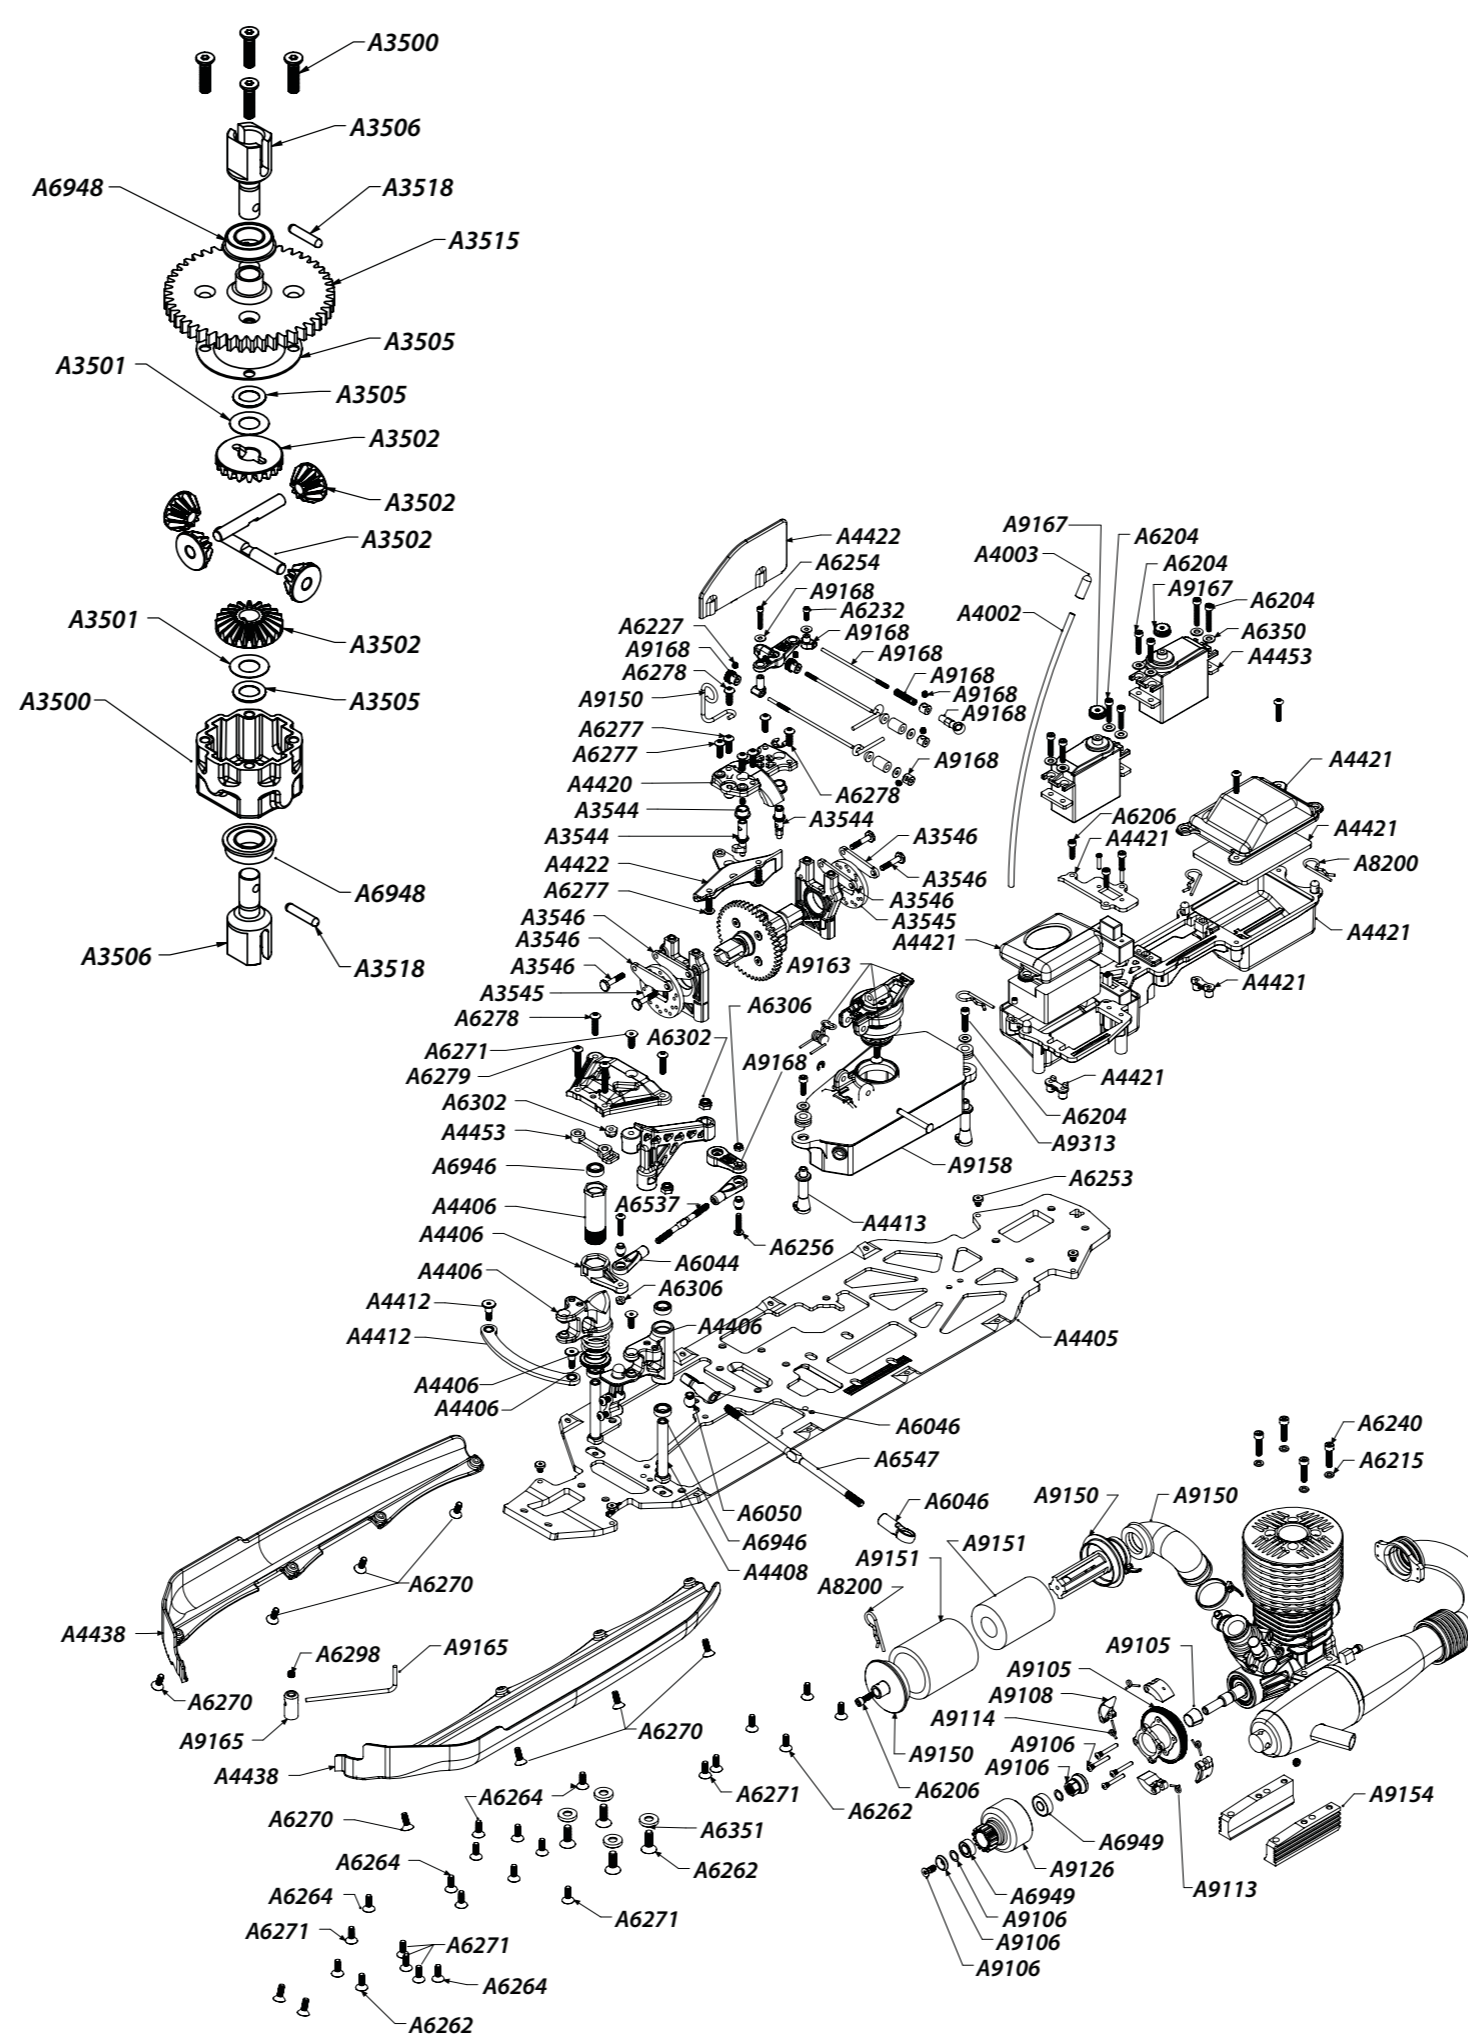

Center Differential