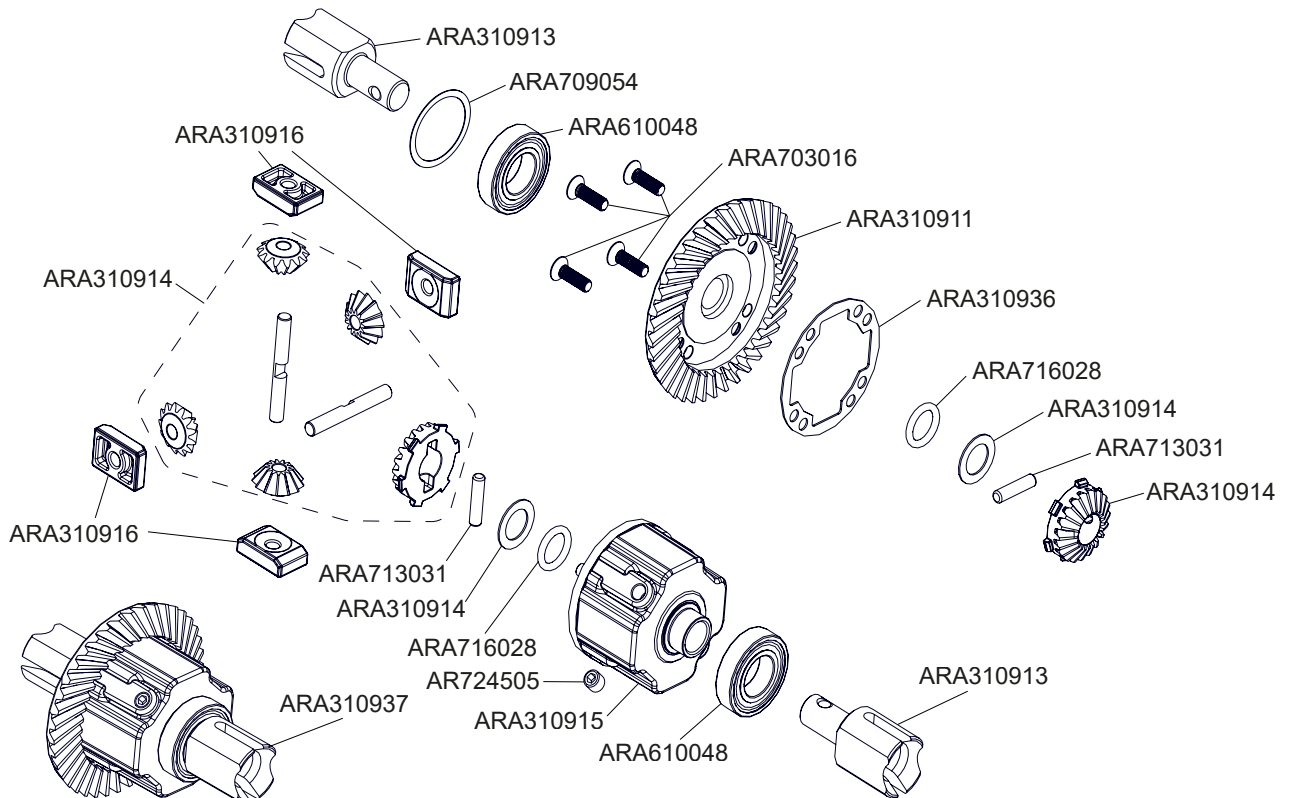

FRONT & REAR DIFFERENTIAL EXPLODED VIEW