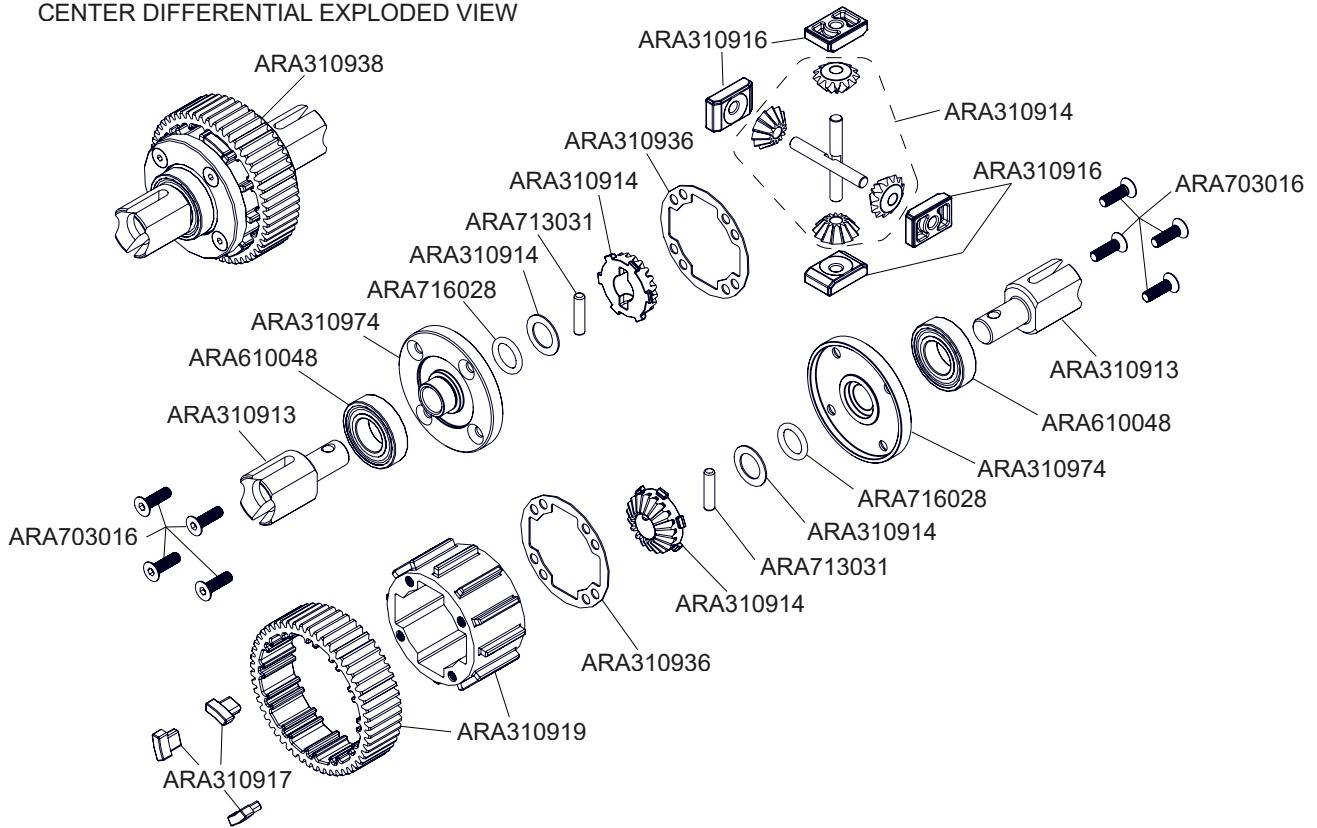

CENTER DIFFERENTIAL EXPLODED VIEW