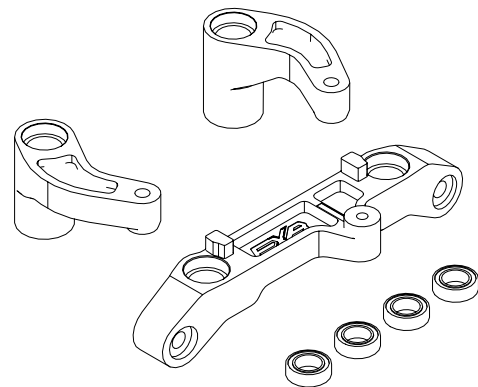

# OUTCAST EXB LARGE SCALE FULL OPTION ROLLER

## Optional Parts

ARA330646 - Lower Suspension Hanger  
Rear Front CNC 7075 T6 Aluminum

ARA330647 - Lower Suspension Hanger  
Front Rear CNC 7075 T6 Aluminum

ARA330648 - Shock Collar CNC (2pcs)

ARA330651 - Pivot Ball CNC (2pcs)

ARA330652 - HD Threaded Hinge Pin (2pcs)

ARA330653 - HD Hinge Pin 5x96mm (2pcs)

ARA340172 - Servo Saver Axle  
CNC Aluminum (2pcs)

ARA340173 - Steering Set CNC  
7075 T6 Aluminum