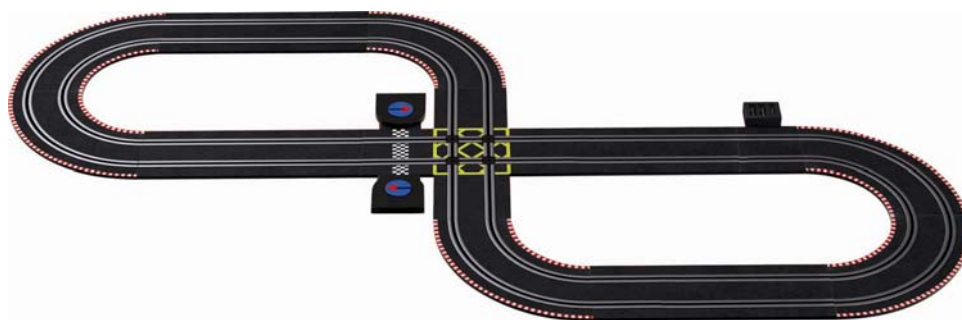

SCX[®] COMPACT GT set

(ref 31970)

Enjoy racing two of the most wanted cars in this 1:43 scale set

PRODUCT DETAILS

Length: 4m (13')

Dimensions: 150 x 80cm (4'9" x 2'6")

Contents:

- 6 Standard Curves 90°
- 4 Straights 342mm
- 1 Cross over track
- 1 Terminal track
- 1 Lap counter
- 2 Hand throttles with Turbo
- 1 Electronic transformer
- 2 GT cars: