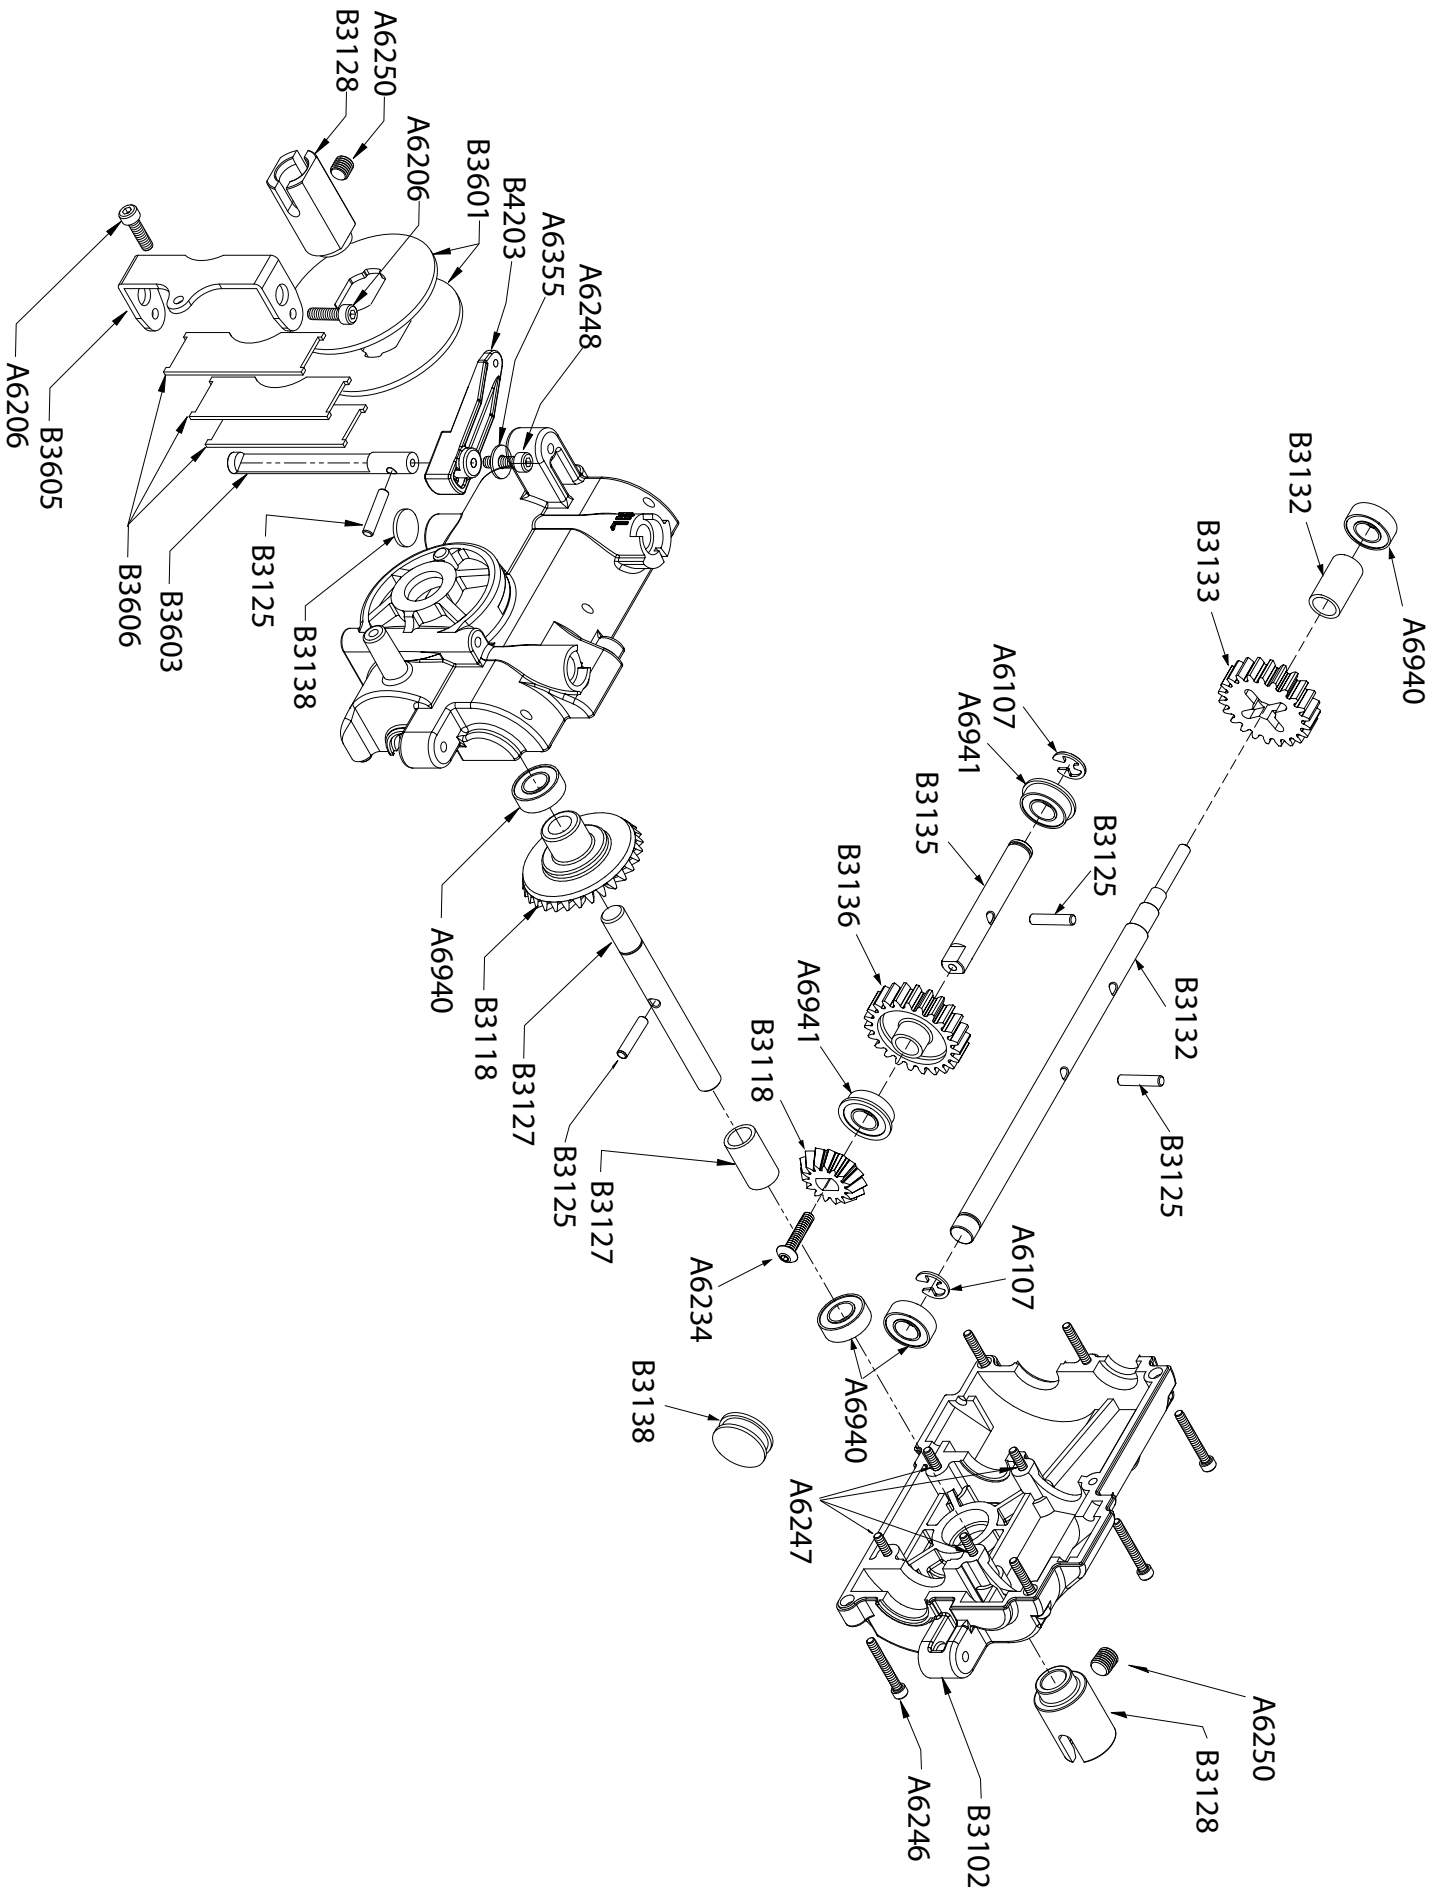

TRANSMISSION ASSEMBLY