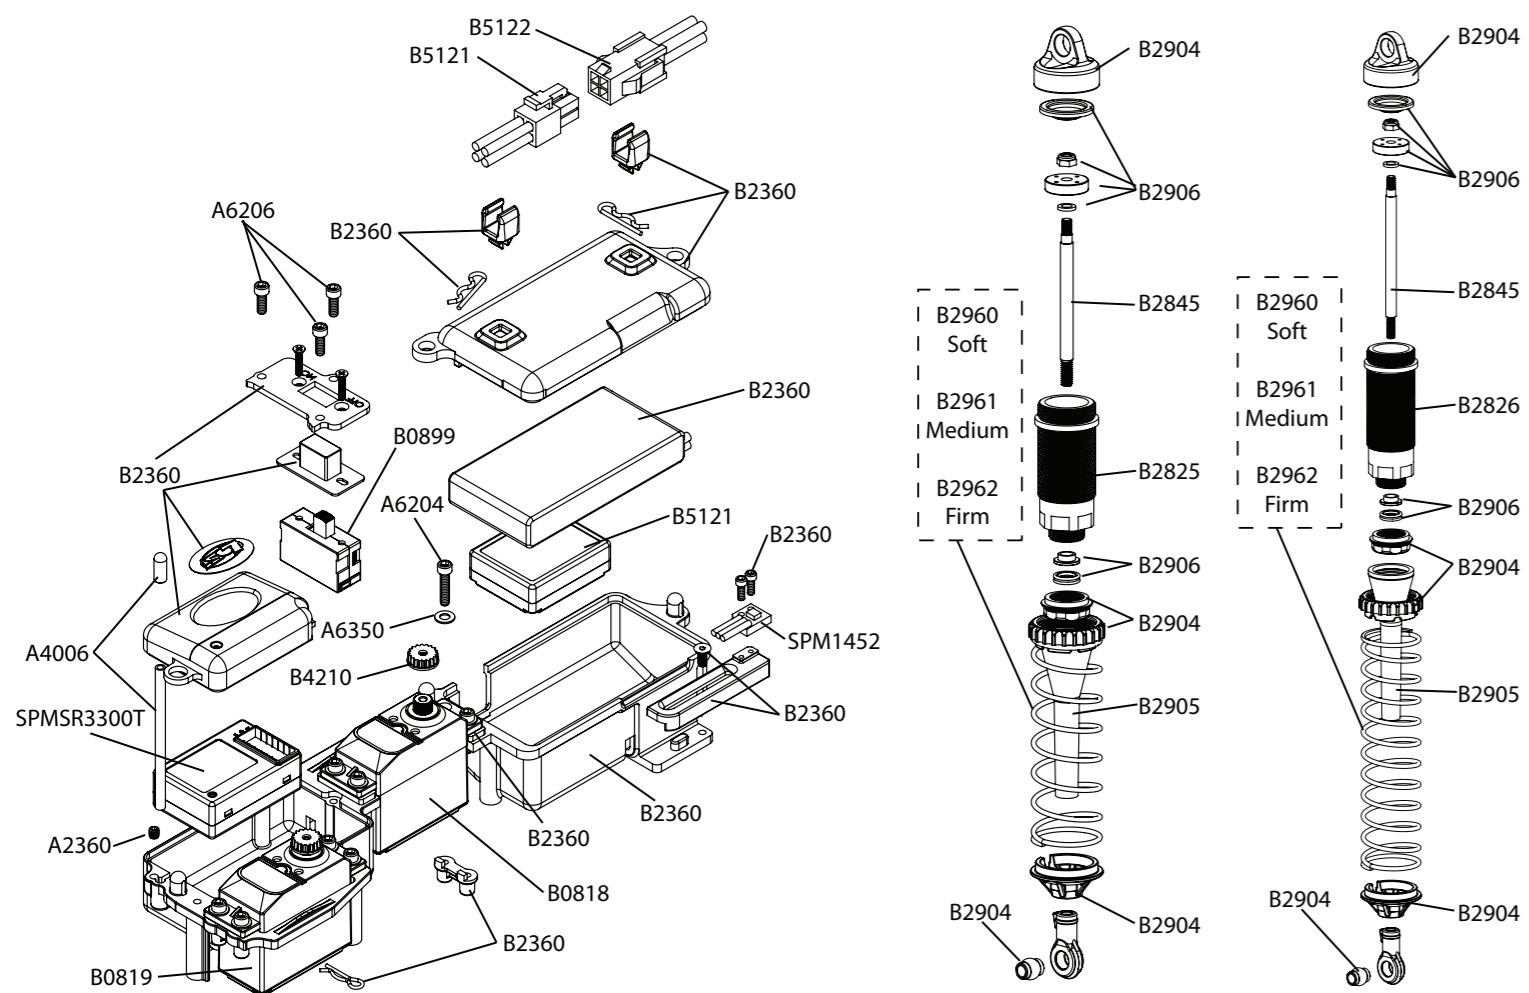

#800-0410/17051

© Losi, A division of Horizon Hobby, Inc.

Not Responsible for Typographical Errors

Printed 09/2009

All Prices Subject to Change Without Notice

TEN-T Exploded View and Price List