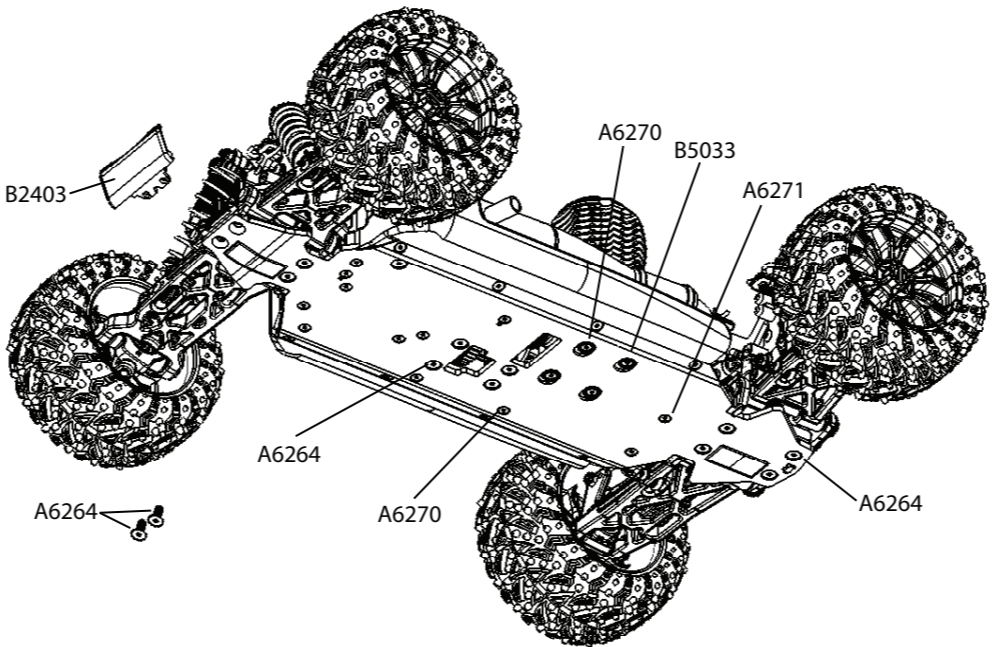

#800-0410/17051

© Losi, A division of Horizon Hobby, Inc.

Not Responsible for Typographical Errors

Printed 09/2009

All Prices Subject to Change Without Notice

TEN-T Exploded View and Price List