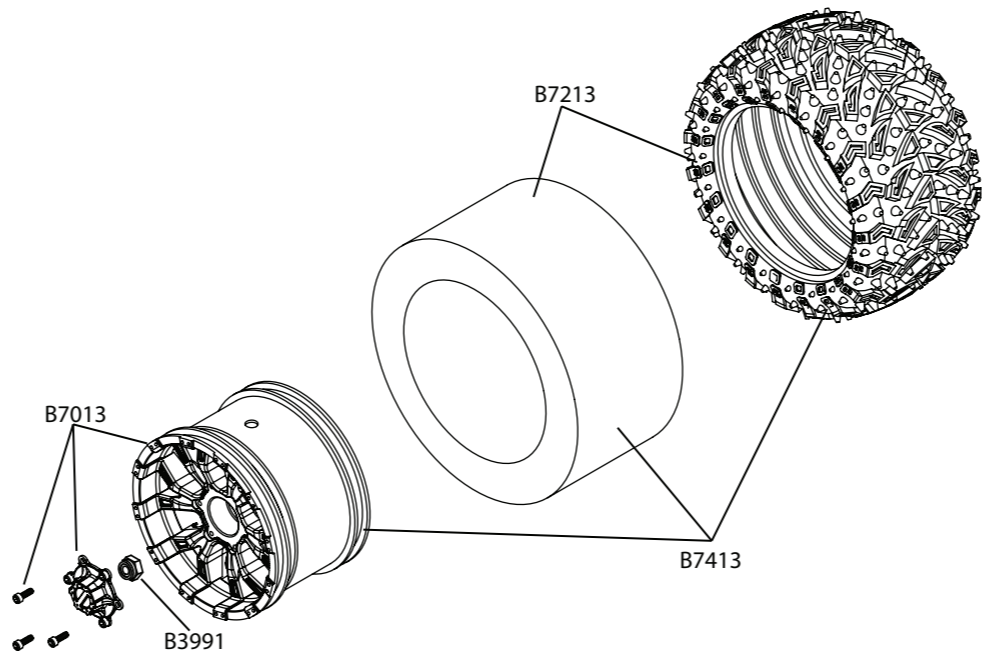

#800-0410/17051

© Losi, A division of Horizon Hobby, Inc.

Not Responsible for Typographical Errors

Printed 09/2009

All Prices Subject to Change Without Notice

TEN-T Exploded View and Price List