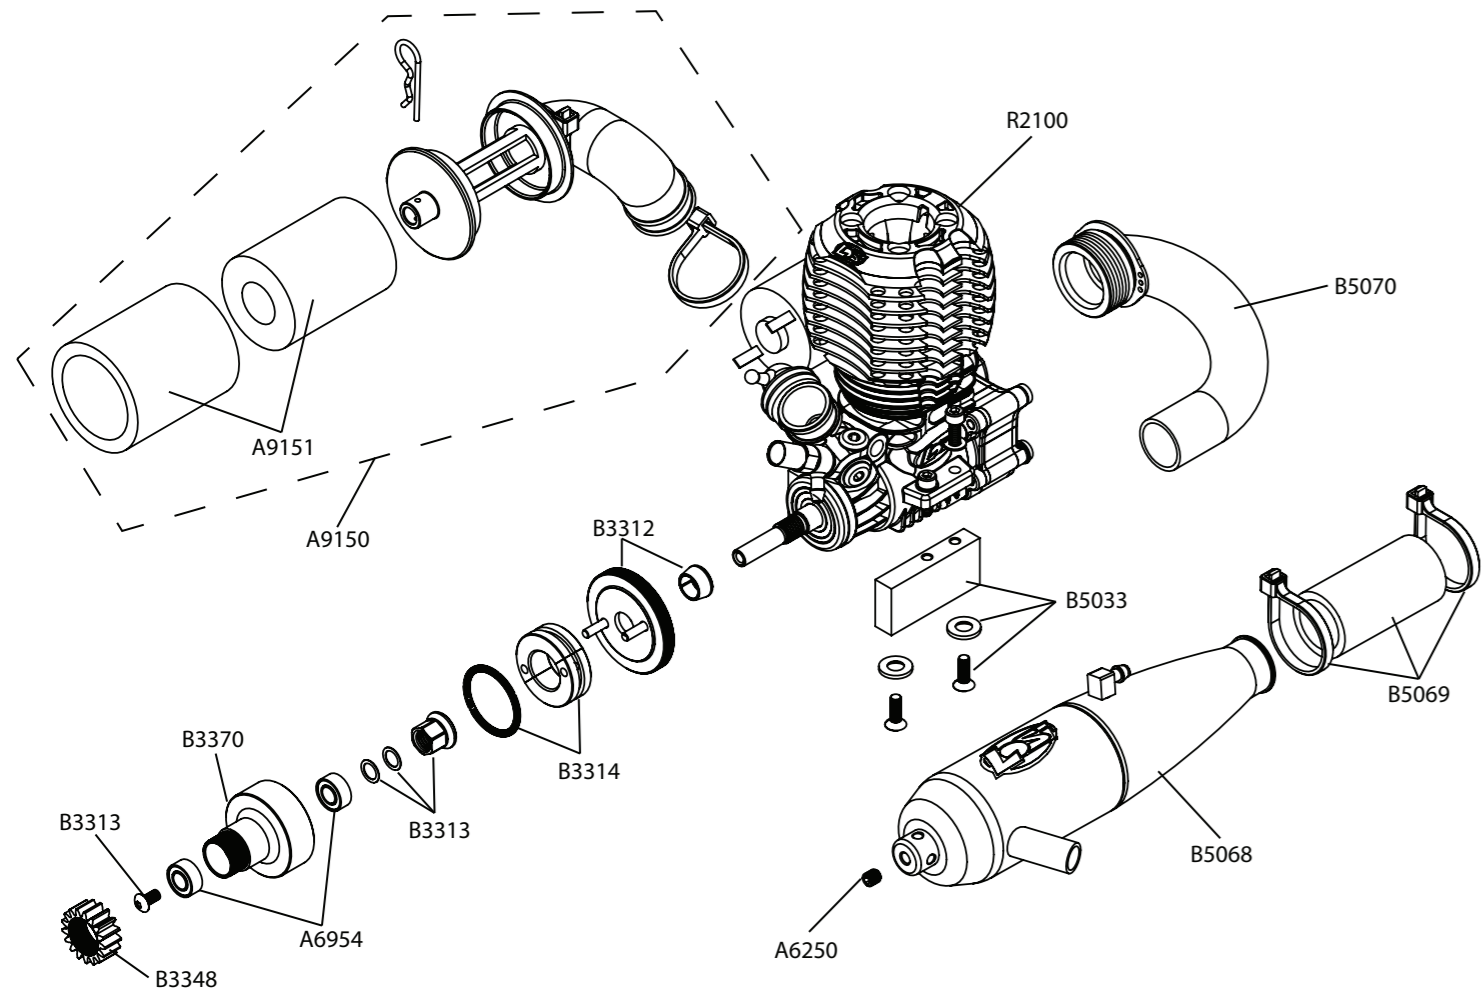

#800-0410/17051

© Losi, A division of Horizon Hobby, Inc.

Not Responsible for Typographical Errors

Printed 09/2009

All Prices Subject to Change Without Notice

TEN-T Exploded View and Price List