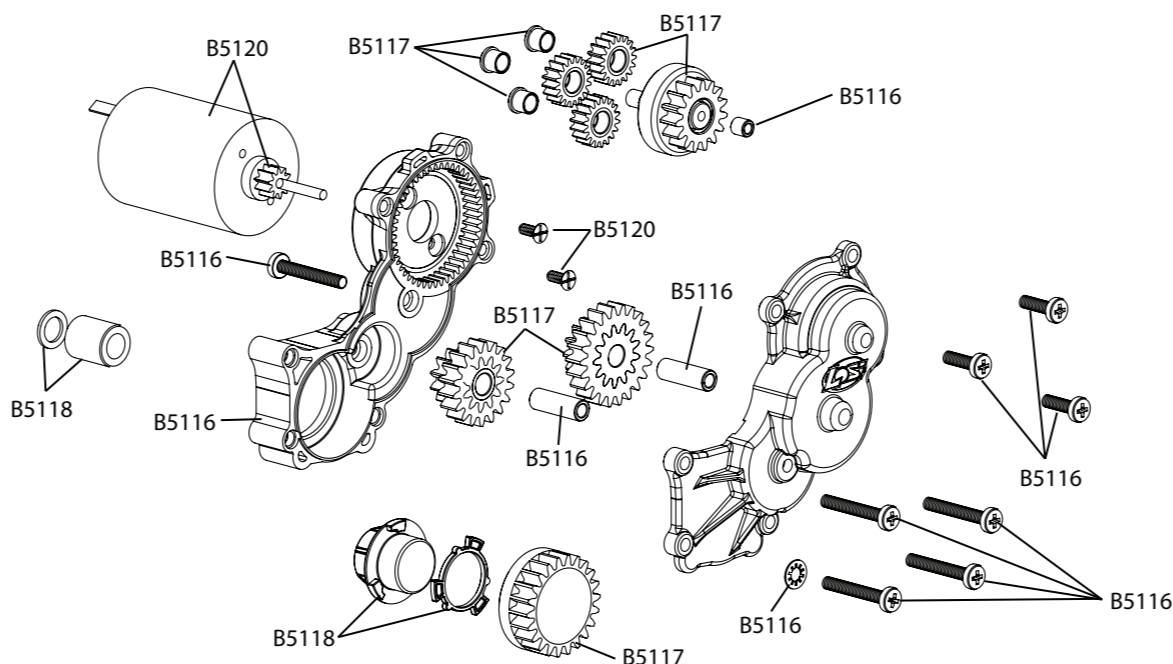

#800-0410/17051

© Losi, A division of Horizon Hobby, Inc.

Not Responsible for Typographical Errors

Printed 09/2009

All Prices Subject to Change Without Notice

TEN-T Exploded View and Price List