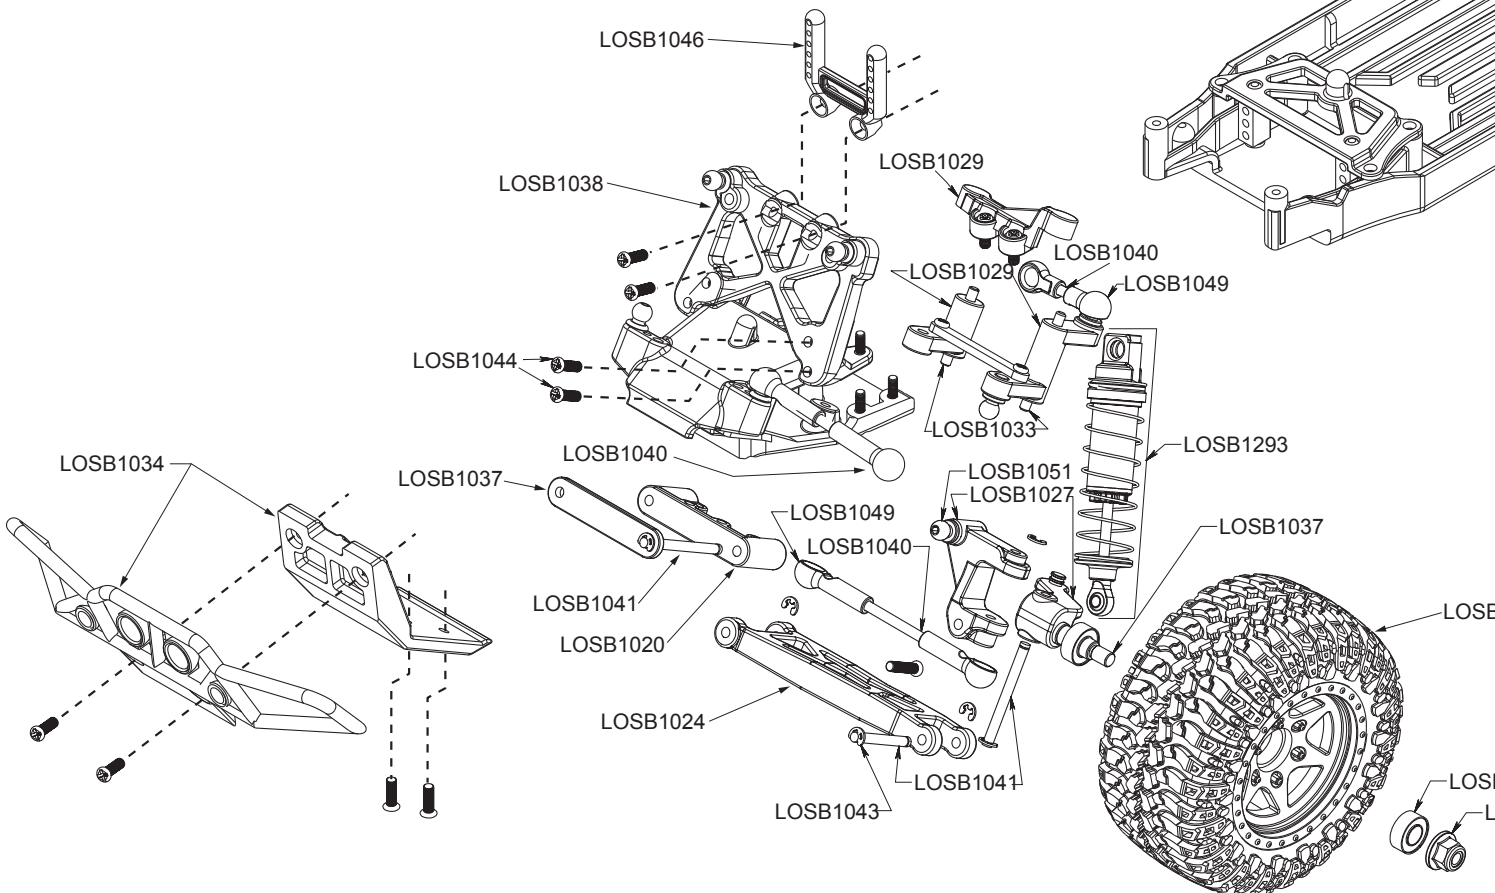

MINI-DESERT TRUCK

1/18-SCALE ELECTRIC READY-TO-RUN DESERT TRUCK

Price List and Exploded View

Part Number	Description	Price
LOSB0813	MS20DSL Servo w/Long Lead	24.99
LOSB0816	MS20DSL Servo Gear Set	2.99
LOSB0827	MRX-R14 ESC/Rx, 27 MHz	49.99
LOSB1018	Front Bulkhead, Kickplate & Brace	5.49
LOSB1020	F/R Pivot Block Set	3.99
LOSB1024	F/R Suspension Arm Set	6.49
LOSB1027	Spindle, Carrier, & Rear Hub Set	5.49
LOSB1029	Steering Bellcrank Set	5.49
LOSB1030	Main Chassis (MDT)	7.99
LOSB1032	Battery Stay/Radio Mount Set	4.99
LOSB1033	Servo Mount & Steering Link Set	5.99
LOSB1034	Front Bumper/Skidplate Set (MDT)	6.99
LOSB1037	Front Axle & Pin Brace Set	5.99
LOSB1038	Front & Rear Shock Towers (MDT)	7.99
LOSB1040	Camber & Steering Link Set (MDT)	3.49
LOSB1041	Suspension Pin Set	5.99
LOSB1043	E-Clips (10)	2.99
LOSB1044	Mini-DT Screw Set	3.99
LOSB1045	Wheel Nuts and Drive Pins	2.49
LOSB1046	Front Body Mount (MDT)	3.99
LOSB1048	Body Clips (10)	2.99
LOSB1049	Rod End Set (14)	4.49
LOSB1051	Ball Stud Set (10)	6.49
LOSB1053	Rear Cage & Motor Guard (MDT)	10.99
LOSB1058	Transmission Case & Motor Plate Set	10.99
LOSB1060	Transmission Ball Bearing Set (7)	22.99
LOSB1062	Transmission Shaft Set	6.99