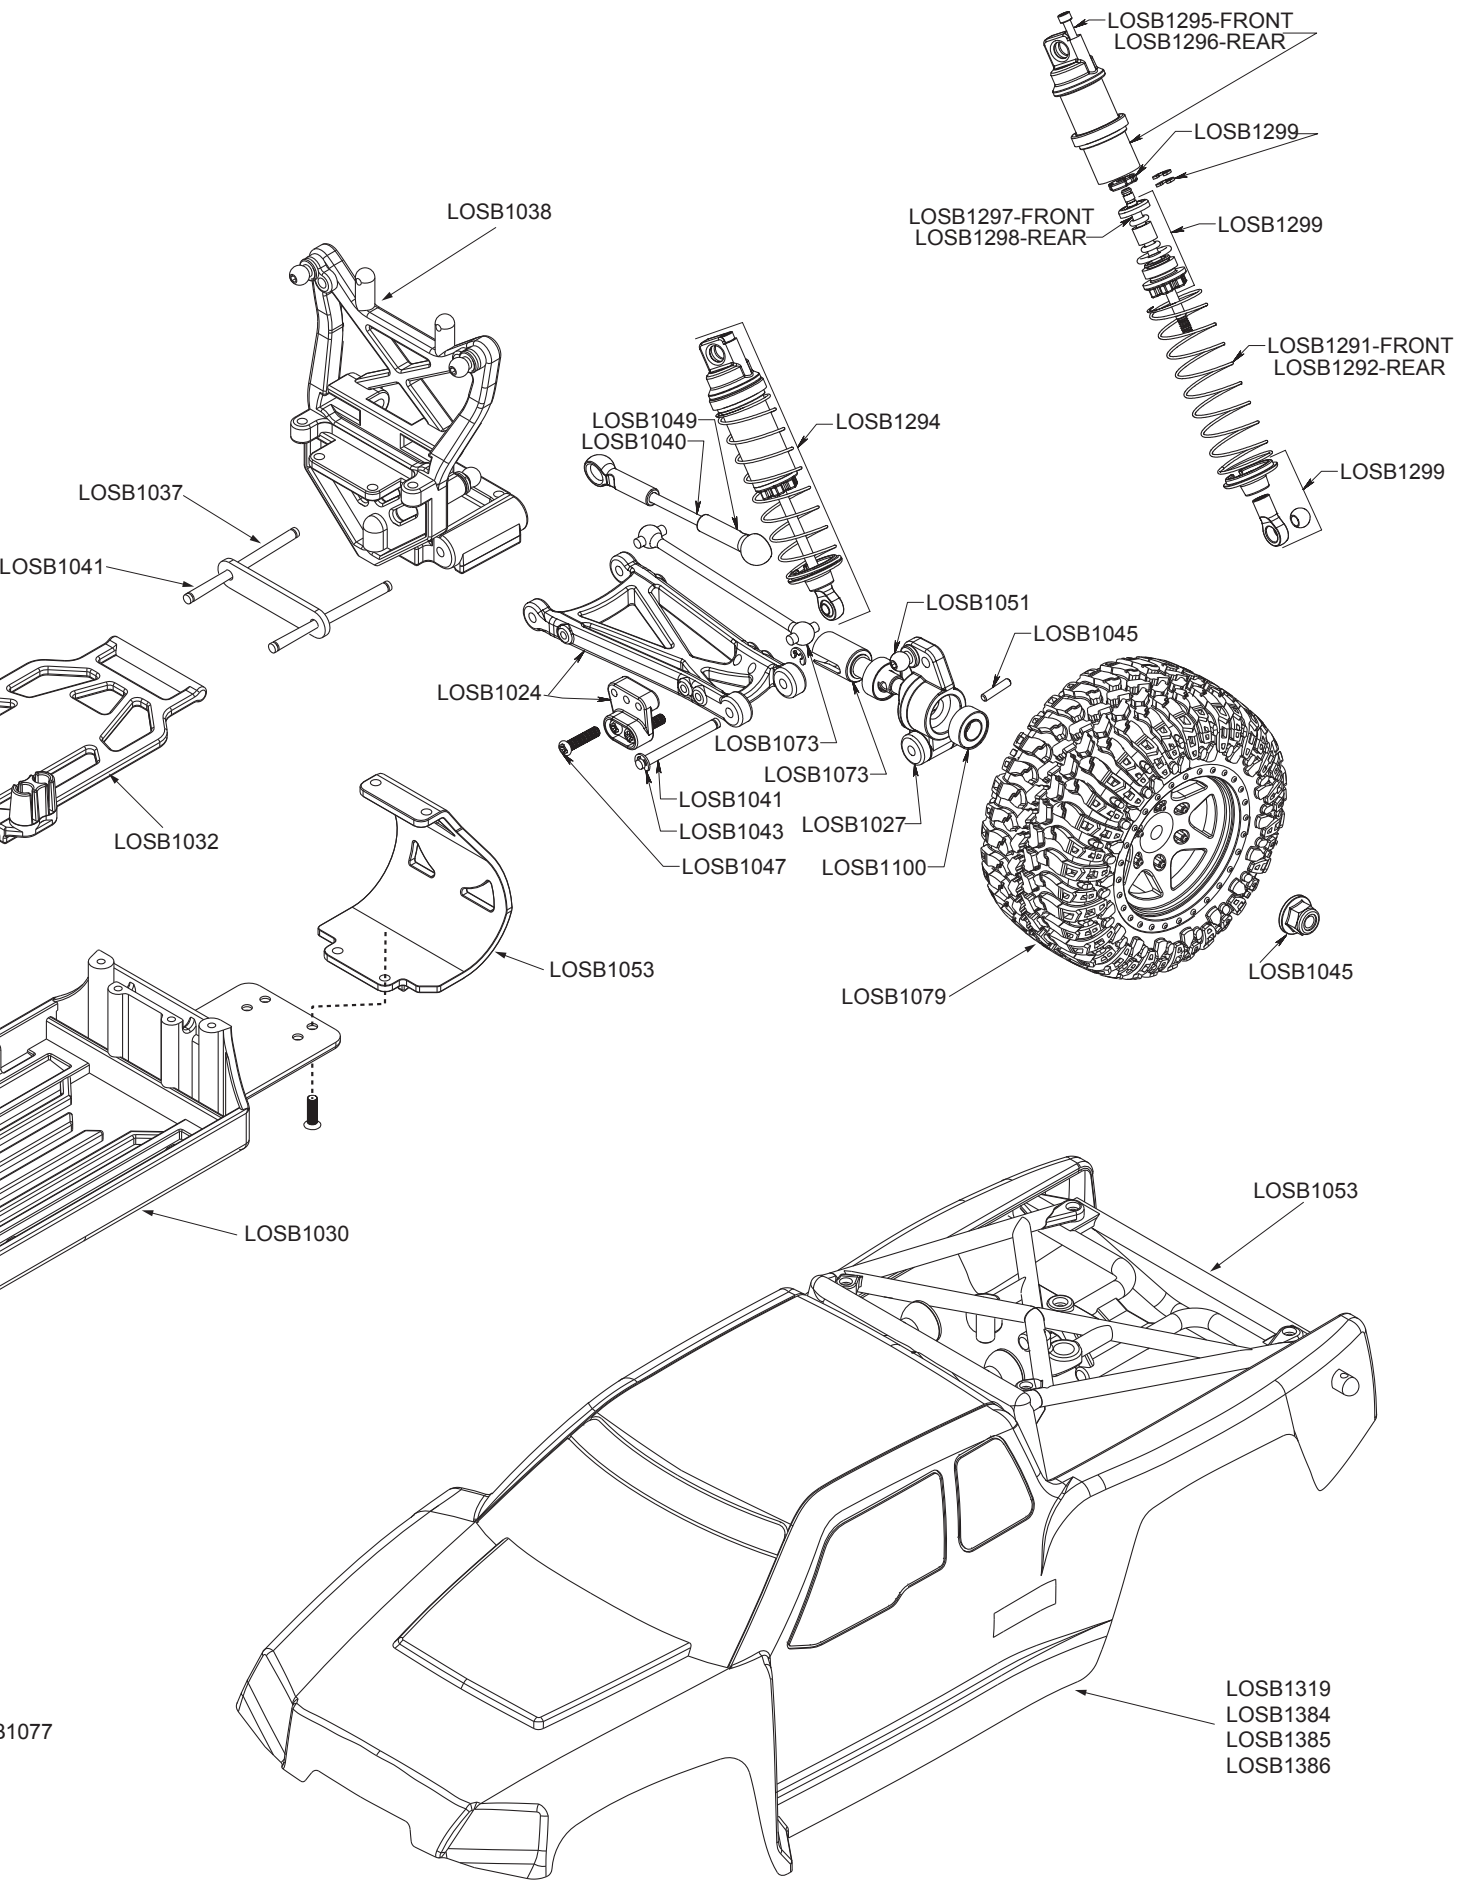

MINI-DESERT TRUCK

1/18-SCALE ELECTRIC READY-TO-RUN DESERT TRUCK

Price List and Exploded View

Part Number	Description	Price
LOSB0813	MS20DSL Servo w/Long Lead	24.99
LOSB0816	MS20DSL Servo Gear Set	2.99
LOSB0827	MRX-R14 ESC/Rx, 27 MHz	49.99
LOSB1018	Front Bulkhead, Kickplate & Brace	5.49
LOSB1020	F/R Pivot Block Set	3.99
LOSB1024	F/R Suspension Arm Set	6.49
LOSB1027	Spindle, Carrier, & Rear Hub Set	5.49
LOSB1029	Steering Bellcrank Set	5.49
LOSB1030	Main Chassis (MDT)	7.99
LOSB1032	Battery Stay/Radio Mount Set	4.99
LOSB1033	Servo Mount & Steering Link Set	5.99
LOSB1034	Front Bumper/Skidplate Set (MDT)	6.99
LOSB1037	Front Axle & Pin Brace Set	5.99
LOSB1038	Front & Rear Shock Towers (MDT)	7.99
LOSB1040	Camber & Steering Link Set (MDT)	3.49
LOSB1041	Suspension Pin Set	5.99
LOSB1043	E-Clips (10)	2.99
LOSB1044	Mini-DT Screw Set	3.99
LOSB1045	Wheel Nuts and Drive Pins	2.49
LOSB1046	Front Body Mount (MDT)	3.99
LOSB1048	Body Clips (10)	2.99
LOSB1049	Rod End Set (14)	4.49
LOSB1051	Ball Stud Set (10)	6.49
LOSB1053	Rear Cage & Motor Guard (MDT)	10.99
LOSB1058	Transmission Case & Motor Plate Set	10.99
LOSB1060	Transmission Ball Bearing Set (7)	22.99
LOSB1062	Transmission Shaft Set	6.99