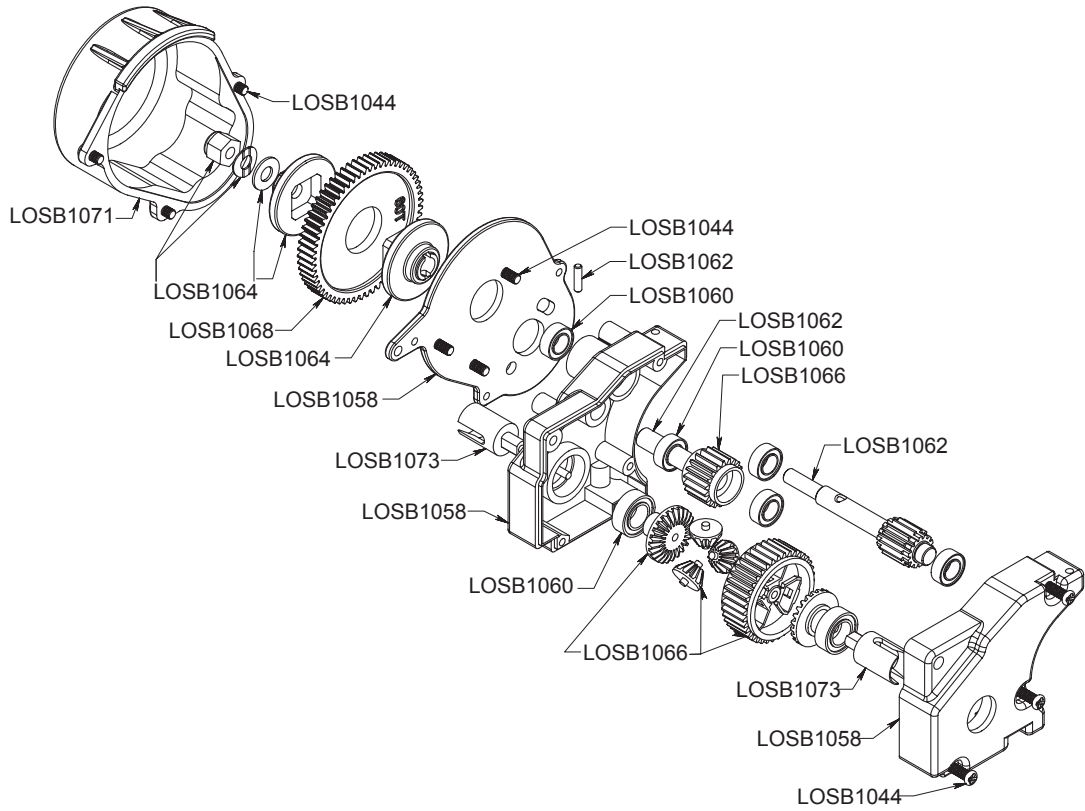

MINI-DESERT TRUCK

1/18-SCALE ELECTRIC READY-TO-RUN DESERT TRUCK

Price List and Exploded View

Part Number	Description	Price
LOSB0813	MS20DSL Servo w/Long Lead	24.99
LOSB0816	MS20DSL Servo Gear Set	2.99
LOSB0827	MRX-R14 ESC/Rx, 27 MHz	49.99
LOSB1018	Front Bulkhead, Kickplate & Brace	5.49
LOSB1020	F/R Pivot Block Set	3.99
LOSB1024	F/R Suspension Arm Set	6.49
LOSB1027	Spindle, Carrier, & Rear Hub Set	5.49
LOSB1029	Steering Bellcrank Set	5.49
LOSB1030	Main Chassis (MDT)	7.99
LOSB1032	Battery Stay/Radio Mount Set	4.99
LOSB1033	Servo Mount & Steering Link Set	5.99
LOSB1034	Front Bumper/Skidplate Set (MDT)	6.99
LOSB1037	Front Axle & Pin Brace Set	5.99
LOSB1038	Front & Rear Shock Towers (MDT)	7.99
LOSB1040	Camber & Steering Link Set (MDT)	3.49
LOSB1041	Suspension Pin Set	5.99
LOSB1043	E-Clips (10)	2.99
LOSB1044	Mini-DT Screw Set	3.99
LOSB1045	Wheel Nuts and Drive Pins	2.49
LOSB1046	Front Body Mount (MDT)	3.99
LOSB1048	Body Clips (10)	2.99
LOSB1049	Rod End Set (14)	4.49
LOSB1051	Ball Stud Set (10)	6.49
LOSB1053	Rear Cage & Motor Guard (MDT)	10.99
LOSB1058	Transmission Case & Motor Plate Set	10.99
LOSB1060	Transmission Ball Bearing Set (7)	22.99
LOSB1062	Transmission Shaft Set	6.99