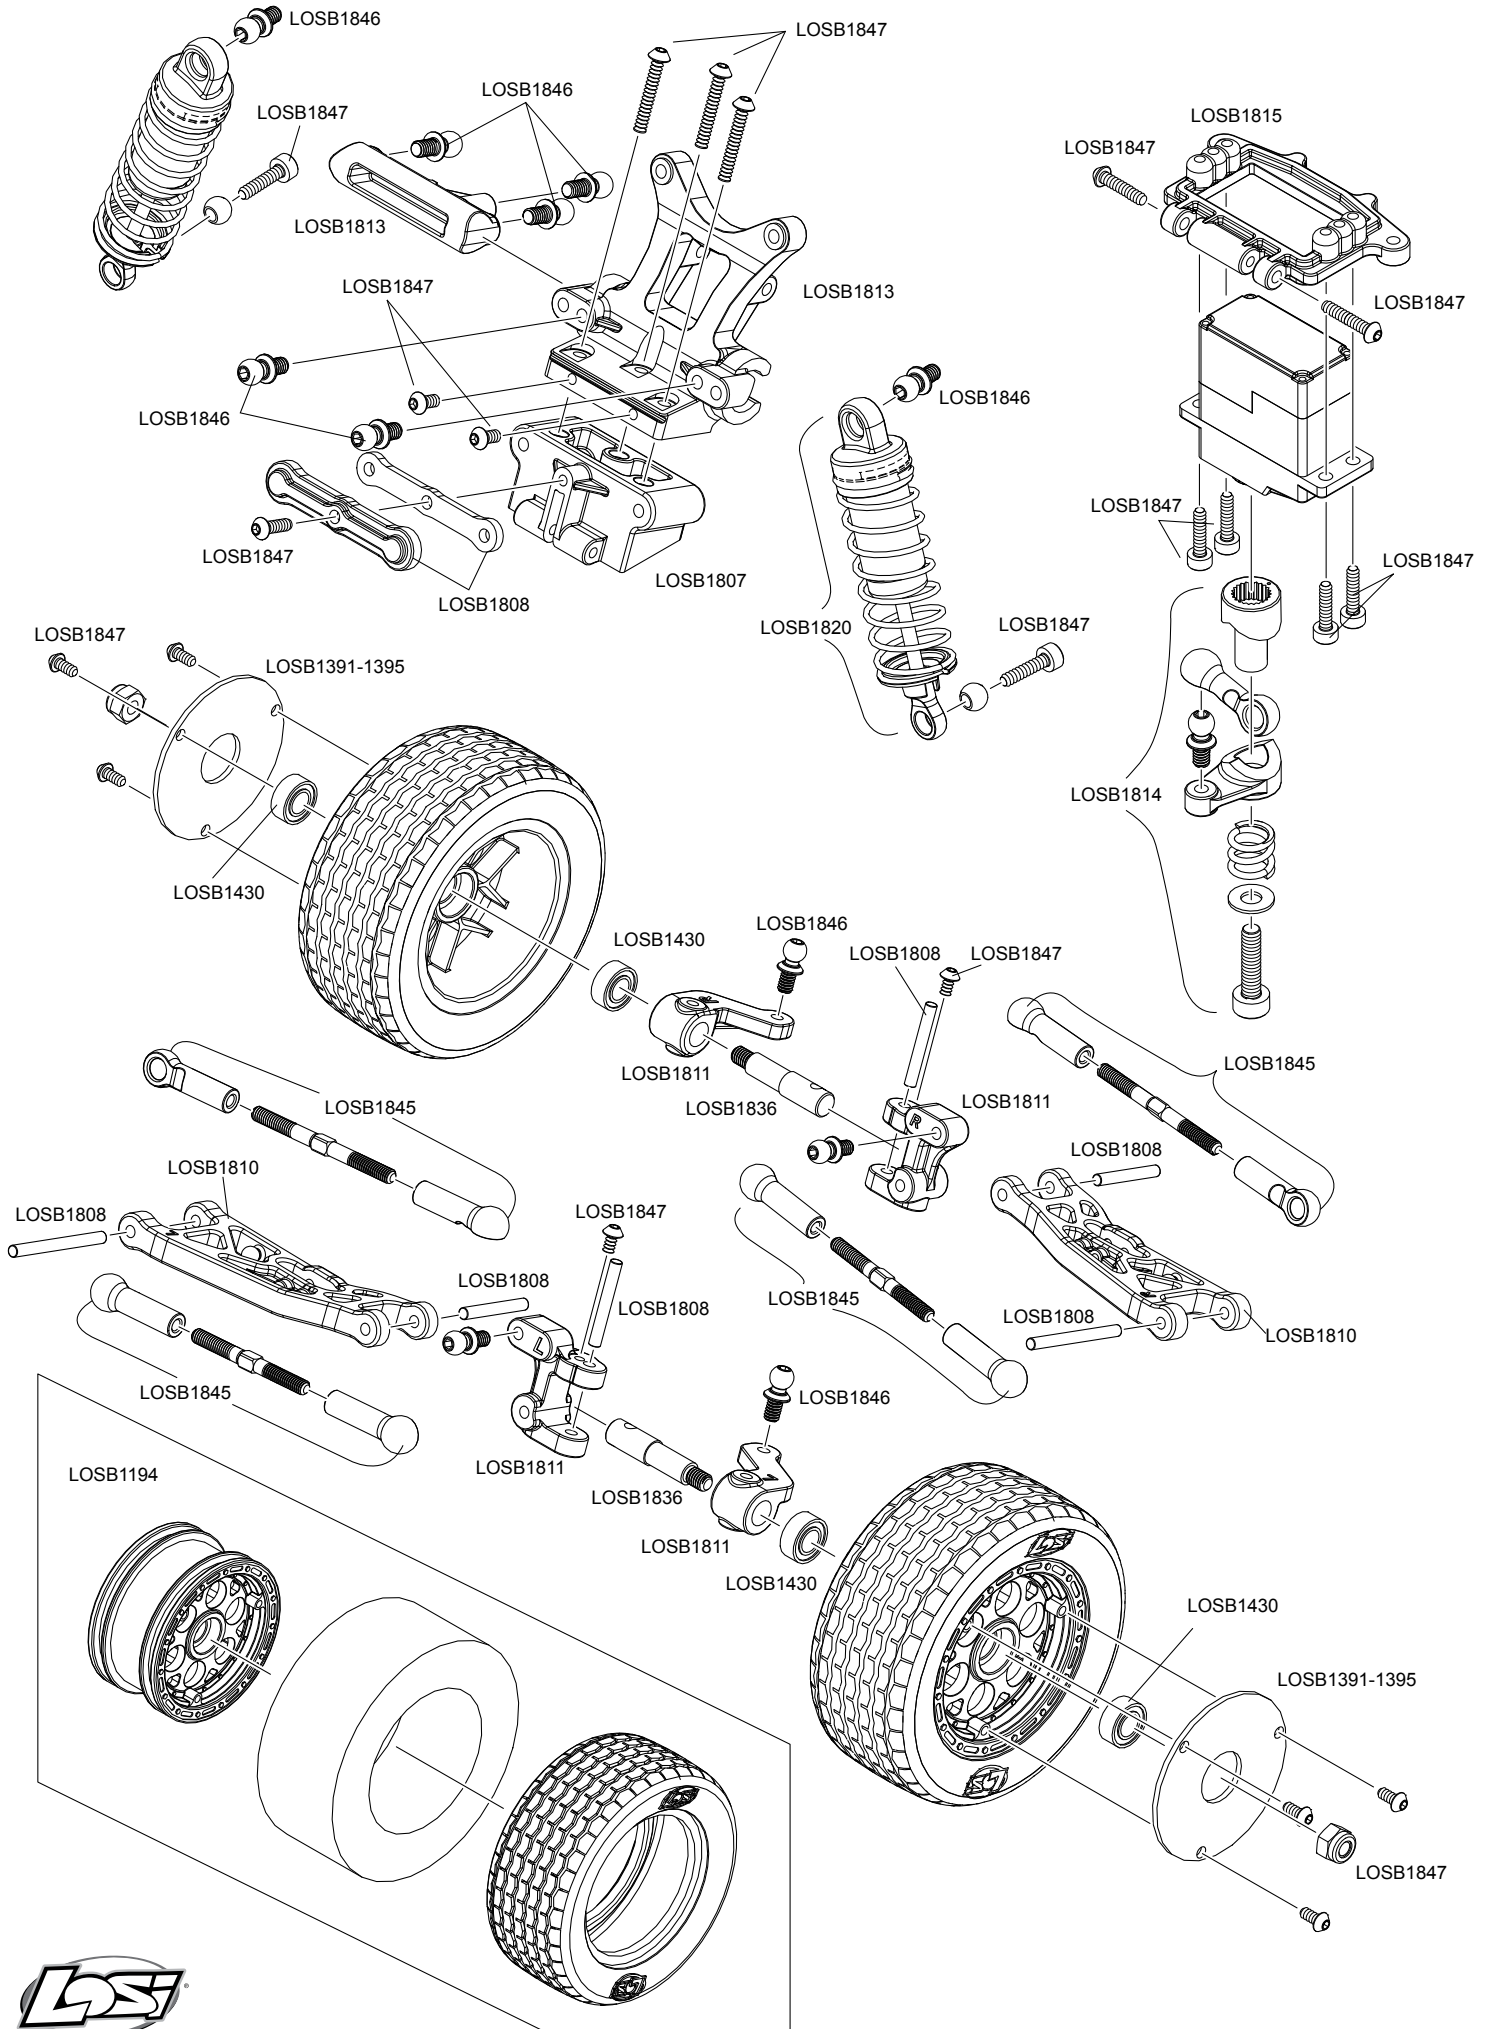

EXPLODED VIEW