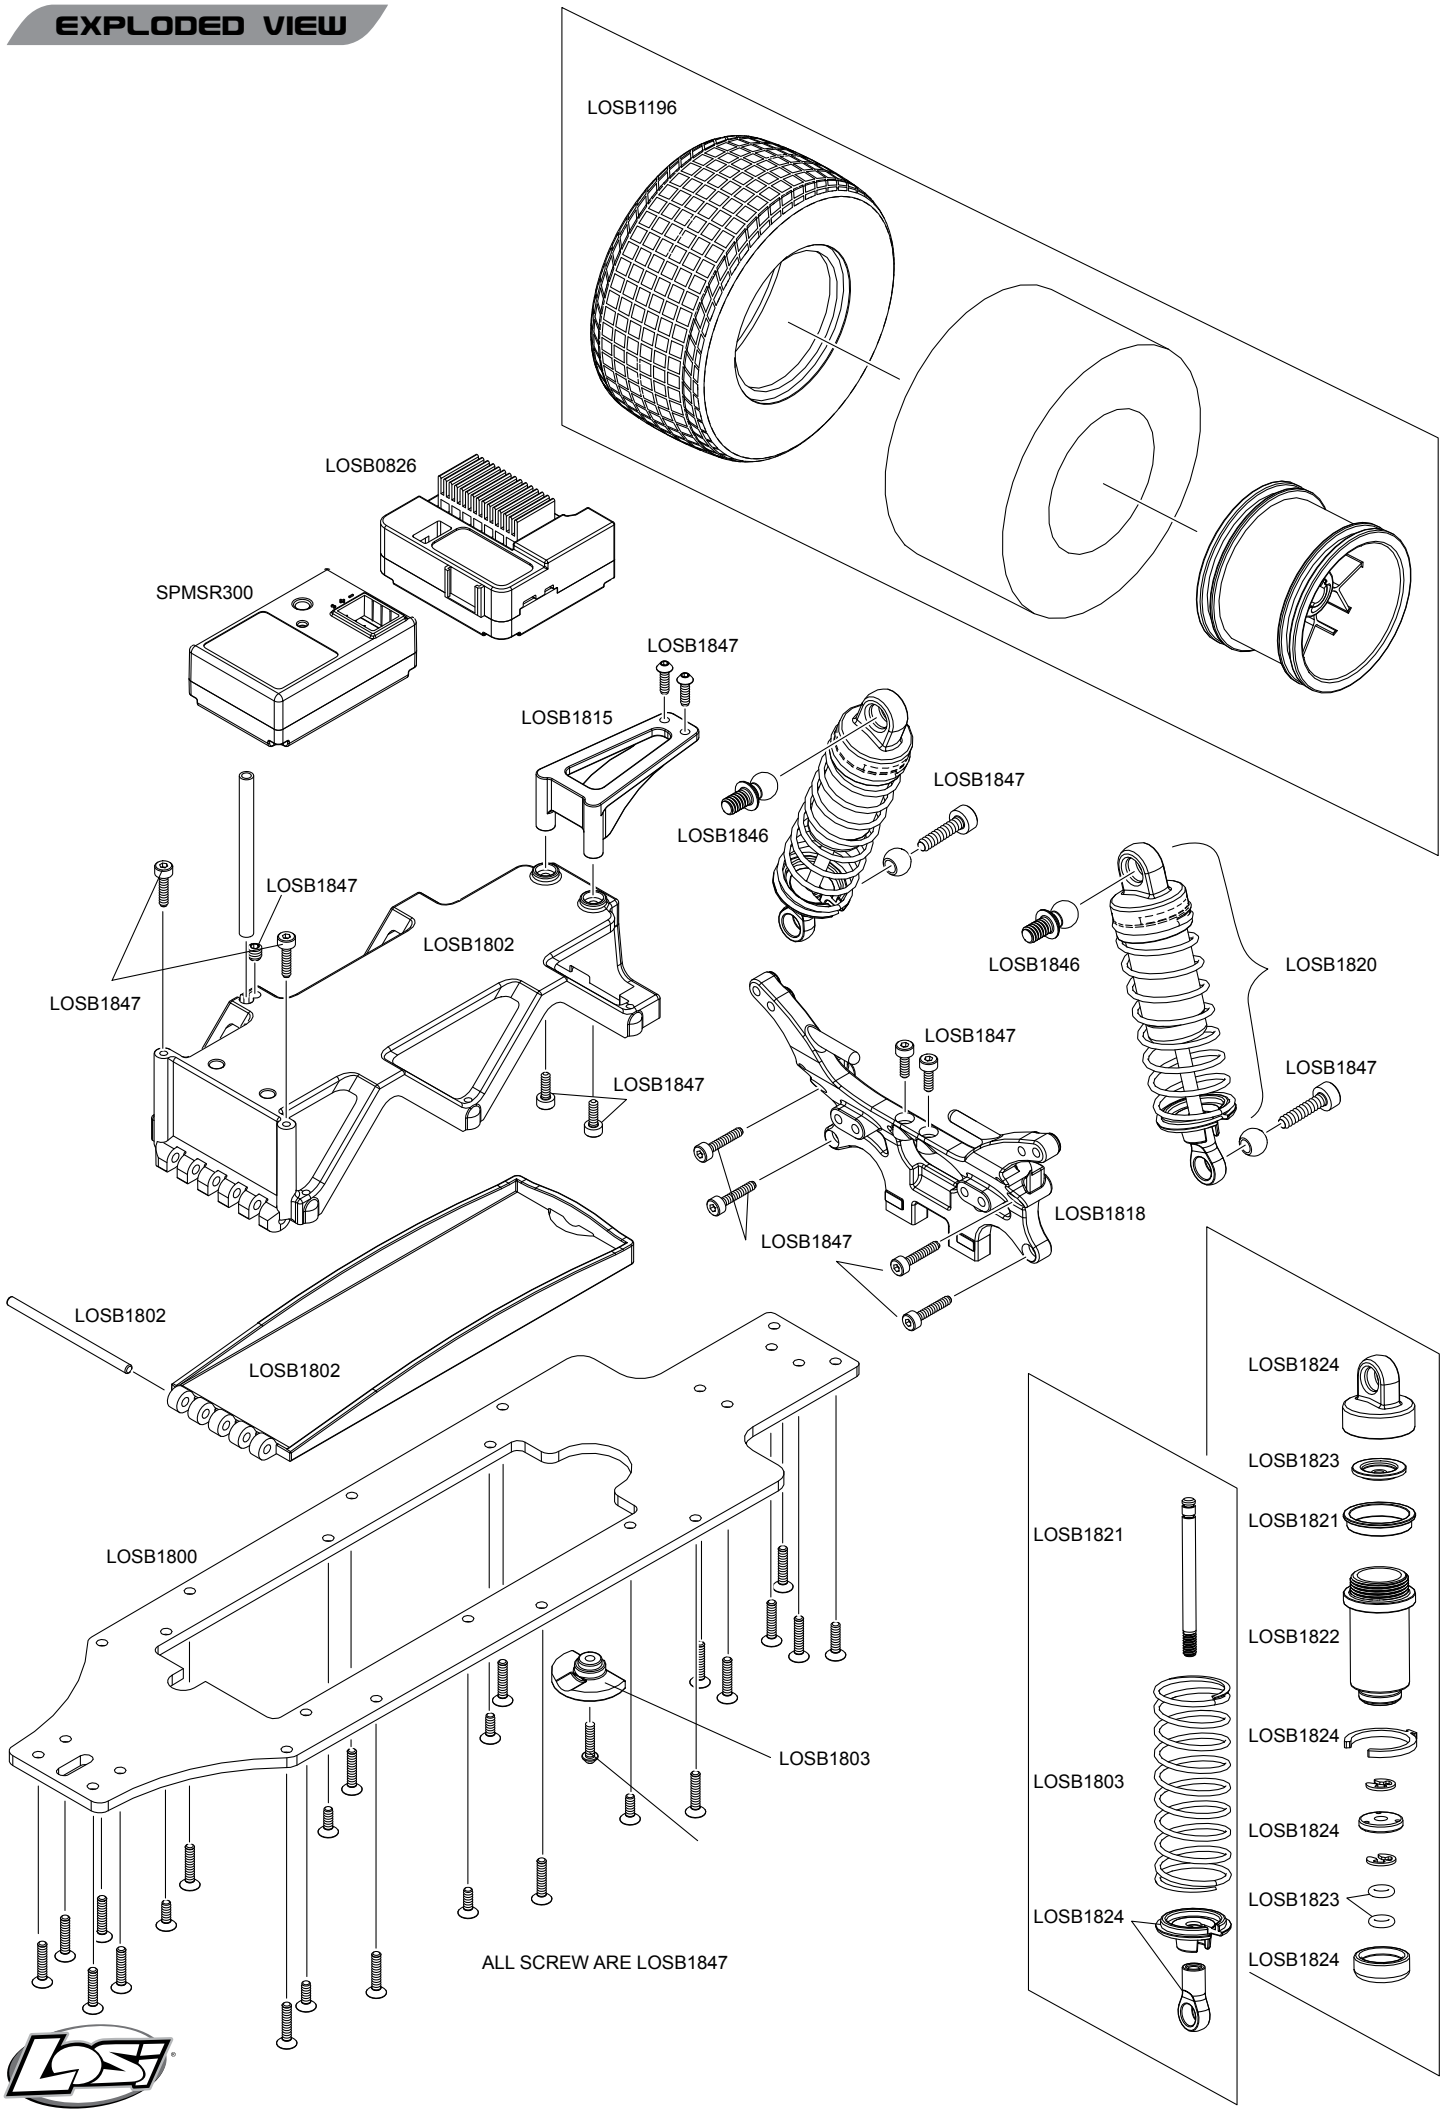

EXPLODED VIEW