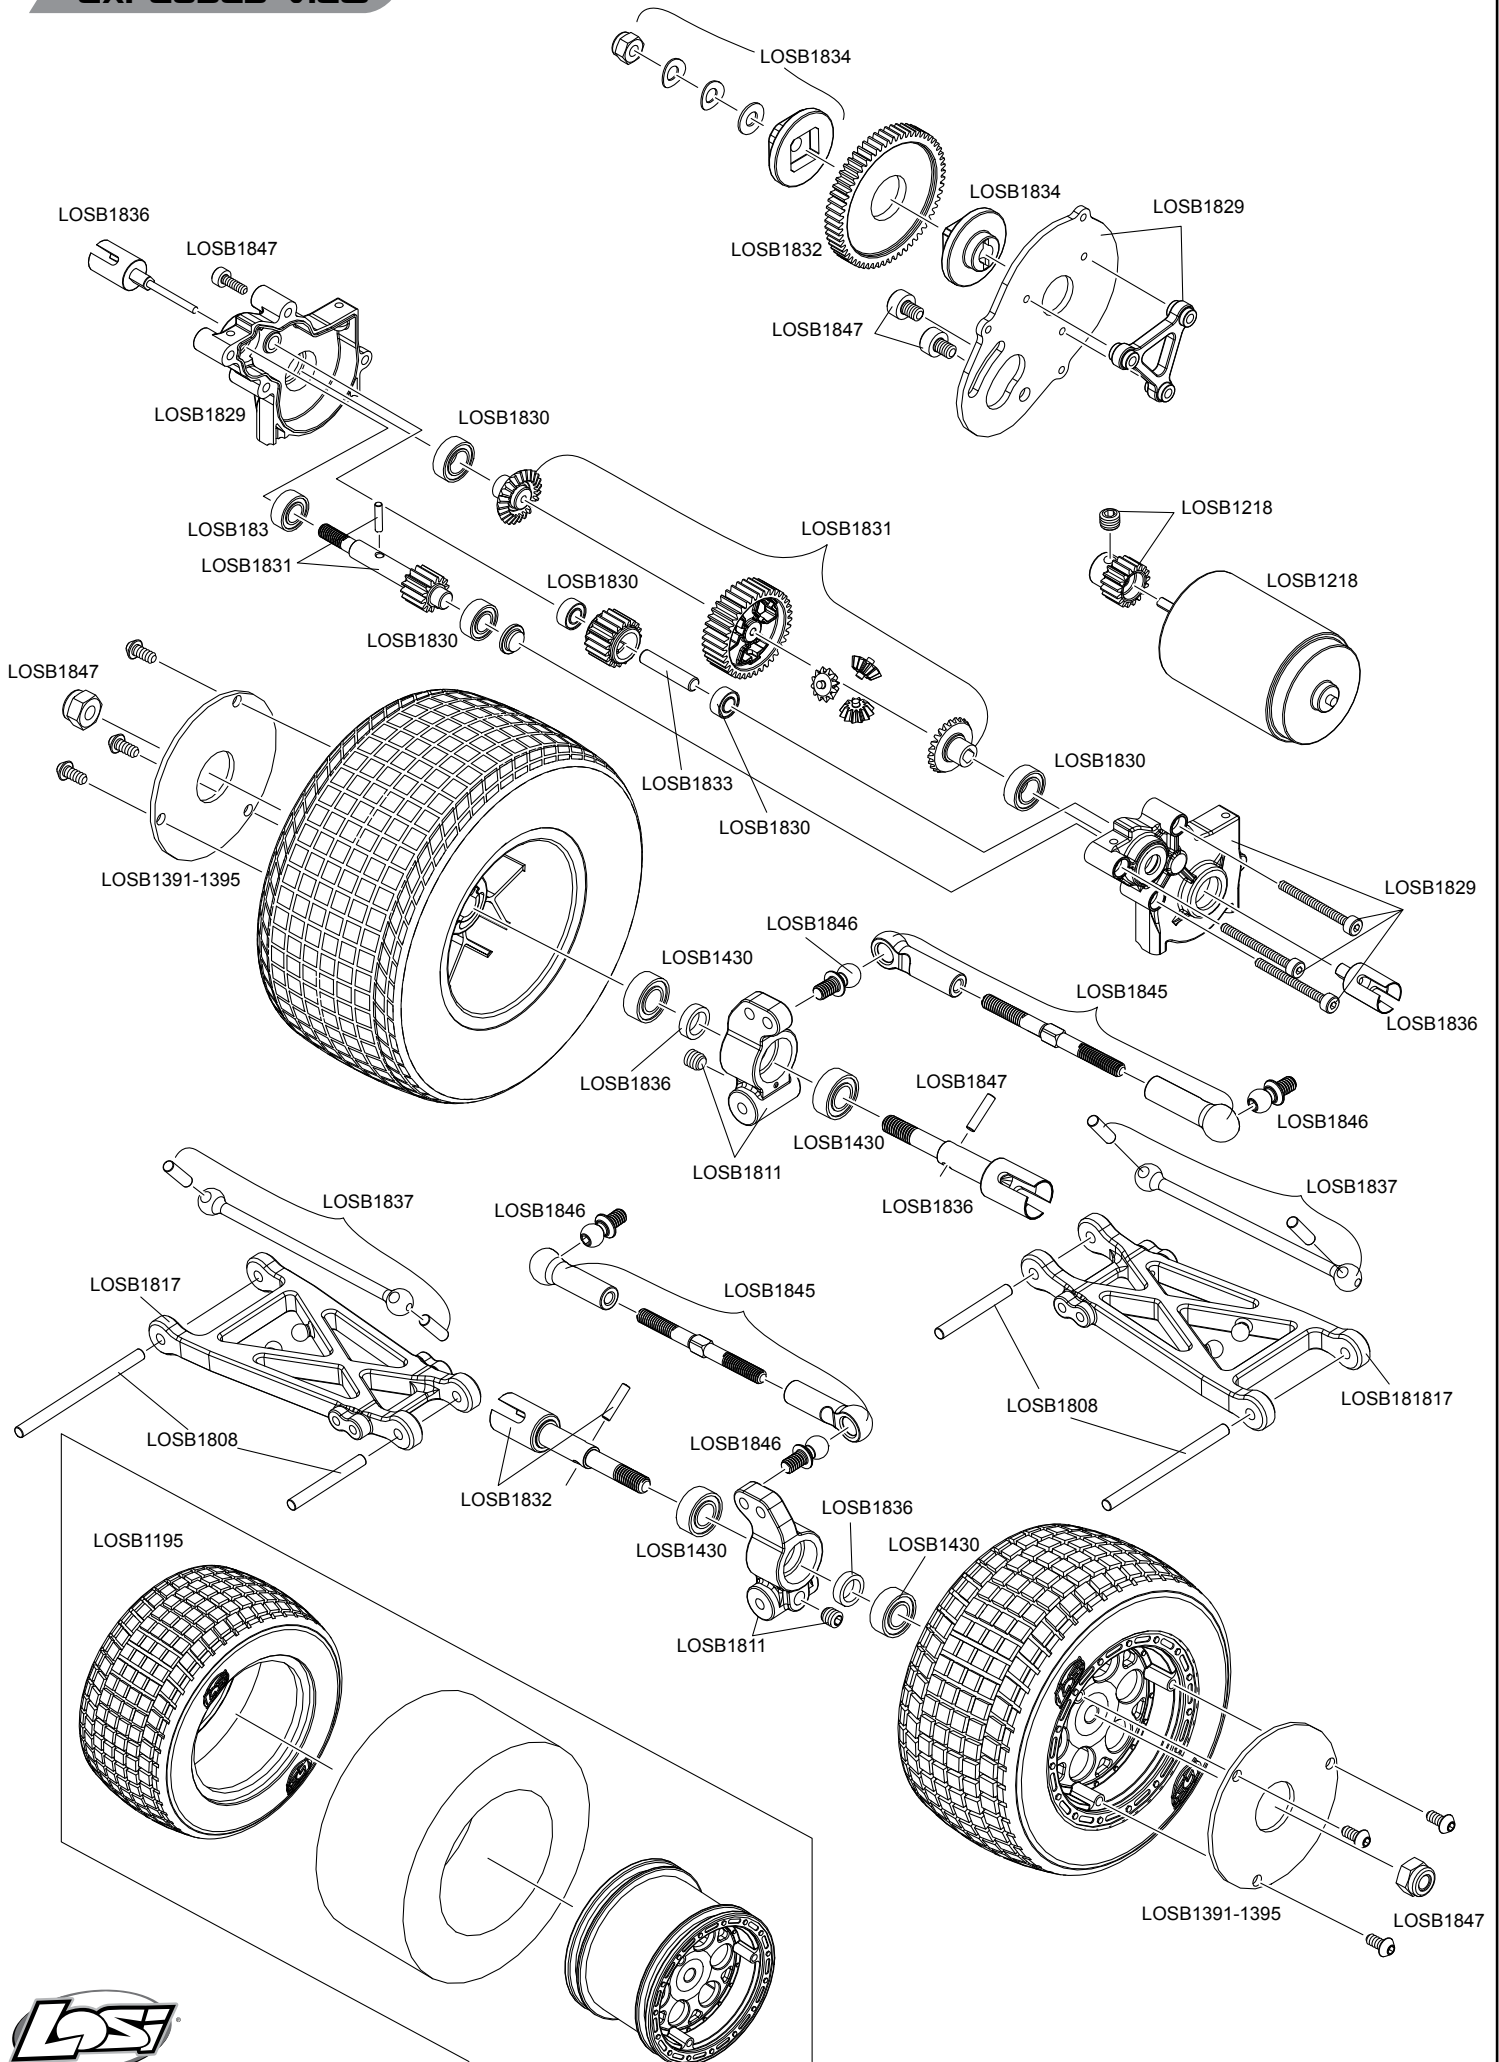

EXPLODED VIEW