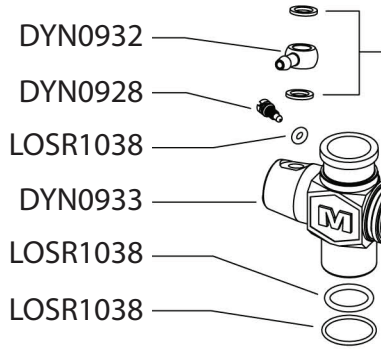

M26MB Engine w/Pull/Spin-Start

CARBURETOR