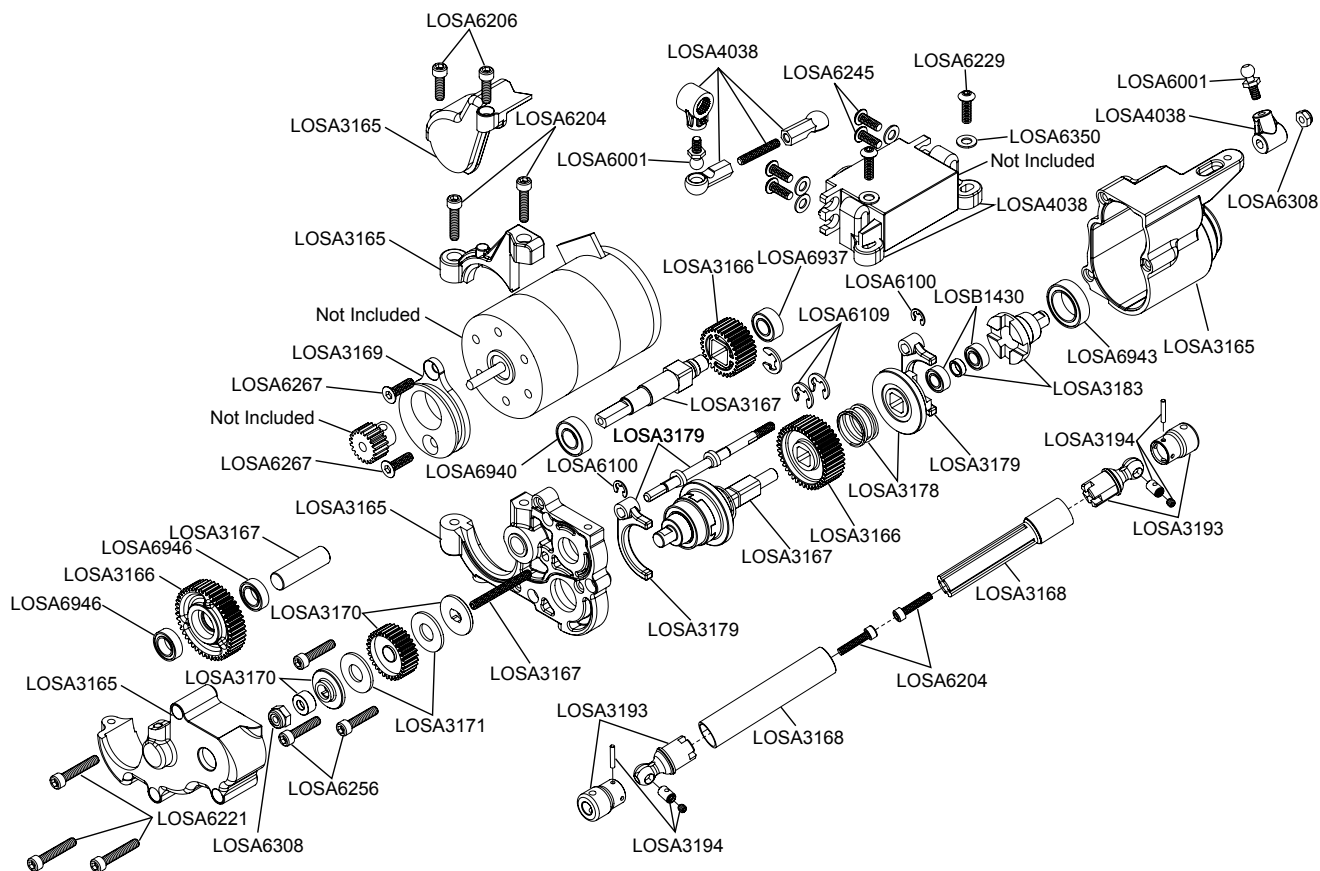

Losi - A Division of Horizon Hobby Inc.
4710 E. Guasti Road, Ontario, CA 91761
(909) 390-9595 Fax:(909) 390-5356
www.Losi.com - feedback@TeamLosi.com

Option Parts

LOSA1029	Lower Suspension Pivot Pins, TiNi (2).....	$7.99	LOSA5156	2.5" Spring 3.4 Rate, Silver.....	$3.99
LOSA1035	Aluminum Front Spindle Set	TBD	LOSA5158	2.5" Spring 3.7 Rate, Green	$3.99
LOSA1040	Aluminum Front Carrier Set	TBD	LOSA5160	2.5" Spring 4.1 Rate, Blue.....	$3.99
LOSA1041	Aluminum Lower Suspension Link Mounts.....	TBD	LOSA7681B	Fr/R Comp Claws 2.2 Tires w/Mem Foam, Blue.	$22.99
LOSA1114	Graphite Shock Tower Arms (2).....	TBD	LOSA7683	WFr/R Rock Carvers 2.2 Tires w/Mem Foam Wht.	$22.99
LOSA2032	Aluminum Rear Hub Set	TBD	LOSA7697	Memory Foam Insert(2) Rock Crawler Tires	$8.99
LOSA4040	Aluminum Servo Mounts.....	TBD	LOSB0822	MSX12 Digital Mini Servo	$29.99
LOSA1513	Bushing Steering Knuckle, TiNi (2).....	$8.99	LOSB9585	1/10 Xcelorin Rock Crawling Brushless System	TBD
LOSA1518	Steering King Pins, TiNi (4).....	$14.99	LOSB9865	11.1V 1350mAh 3S 20C LiPo: Crawlers	$46.99
LOSA5043	Shock Pistons #60, Natural (4).....	$3.99	LOSA99006	Losi RC Pit Roller Bag.....	$129.99
LOSA5045	Shock Piston #57, Black (4).....	$3.99	LOSA99004	Team Losi Cargo Bag.....	$62.99
LOSA5046	Shock Pistons #56, Red (4).....	$3.99	LOSA99010	Losi RC Duffle Bag.....	$54.99
LOSA5047	Shock Pistons #55, Orange (4).....	$3.99	LOSA99012	Losi RC Backpack.....	$44.99
LOSA5048	Shock Pistons #54, Blue (4).....	$3.99	LOSA99013	Losi Pit Mat, Large.....	$21.99
LOSA5144	2.75" Spring 1.4 Rate, Gold	$3.99	LOSP071	Losi Heavy-Duty Camp Chair.....	$59.99
LOSA5146	2.75" Spring 1.6 Rate, Gray	$3.99	LOSA99104	Losi Race Wrench Set (US 4pc.).....	$49.99
LOSA5147	2.75" Spring 1.8 Rate, White	$3.99	LOSA99150	Losi Nut Driver Set (US 4pc.).....	$54.99
LOSA5150	2.5" Spring 2.3 Rate, Pink.....	$3.99	LOSA99162	Losi Nut Driver 7mm	$14.99
LOSA5152	2.5" Spring 2.6 Rate, Red.....	$3.99	LOSA99170	Shock Matching Tool	$29.99
LOSA5154	2.5" Spring 2.9 Rate, Orange	$3.99